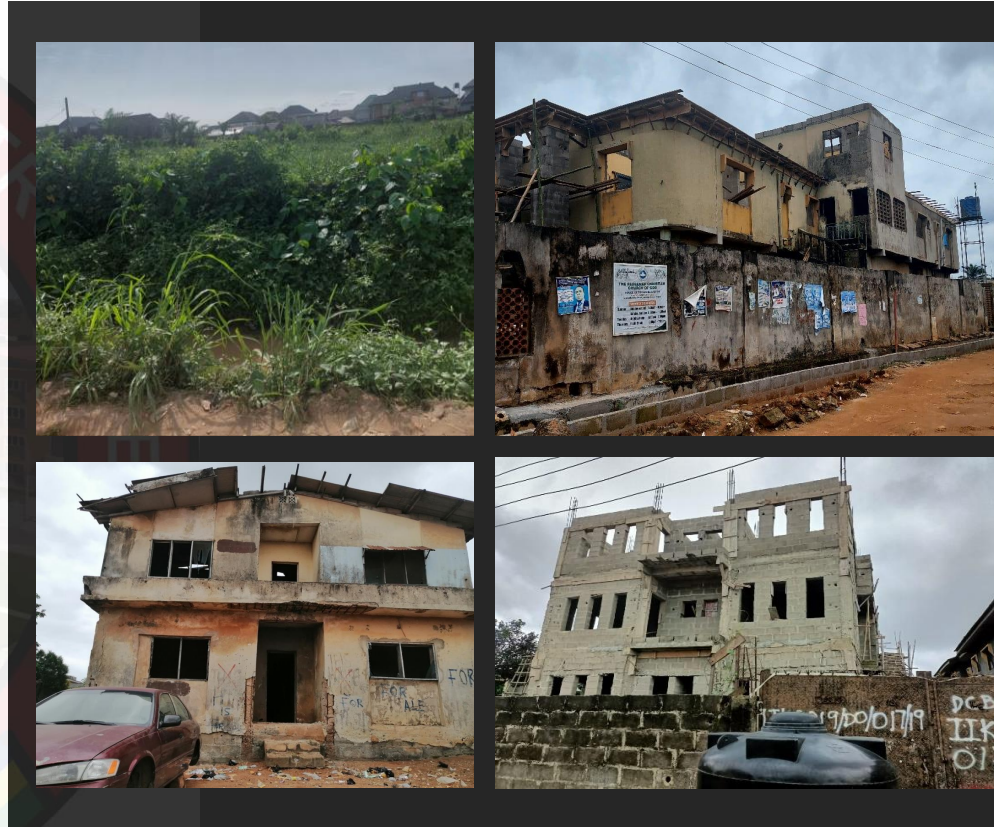

COMPENDIUM ON THE LIST OF **VACANT PLOTS,** **ABANDONED STRUCTURES,** **STRUCTURES UNDER** **CONSTRUCTION AND UNDER** **RENOVATION** IN IKOTUN IGANDO DISTRICT