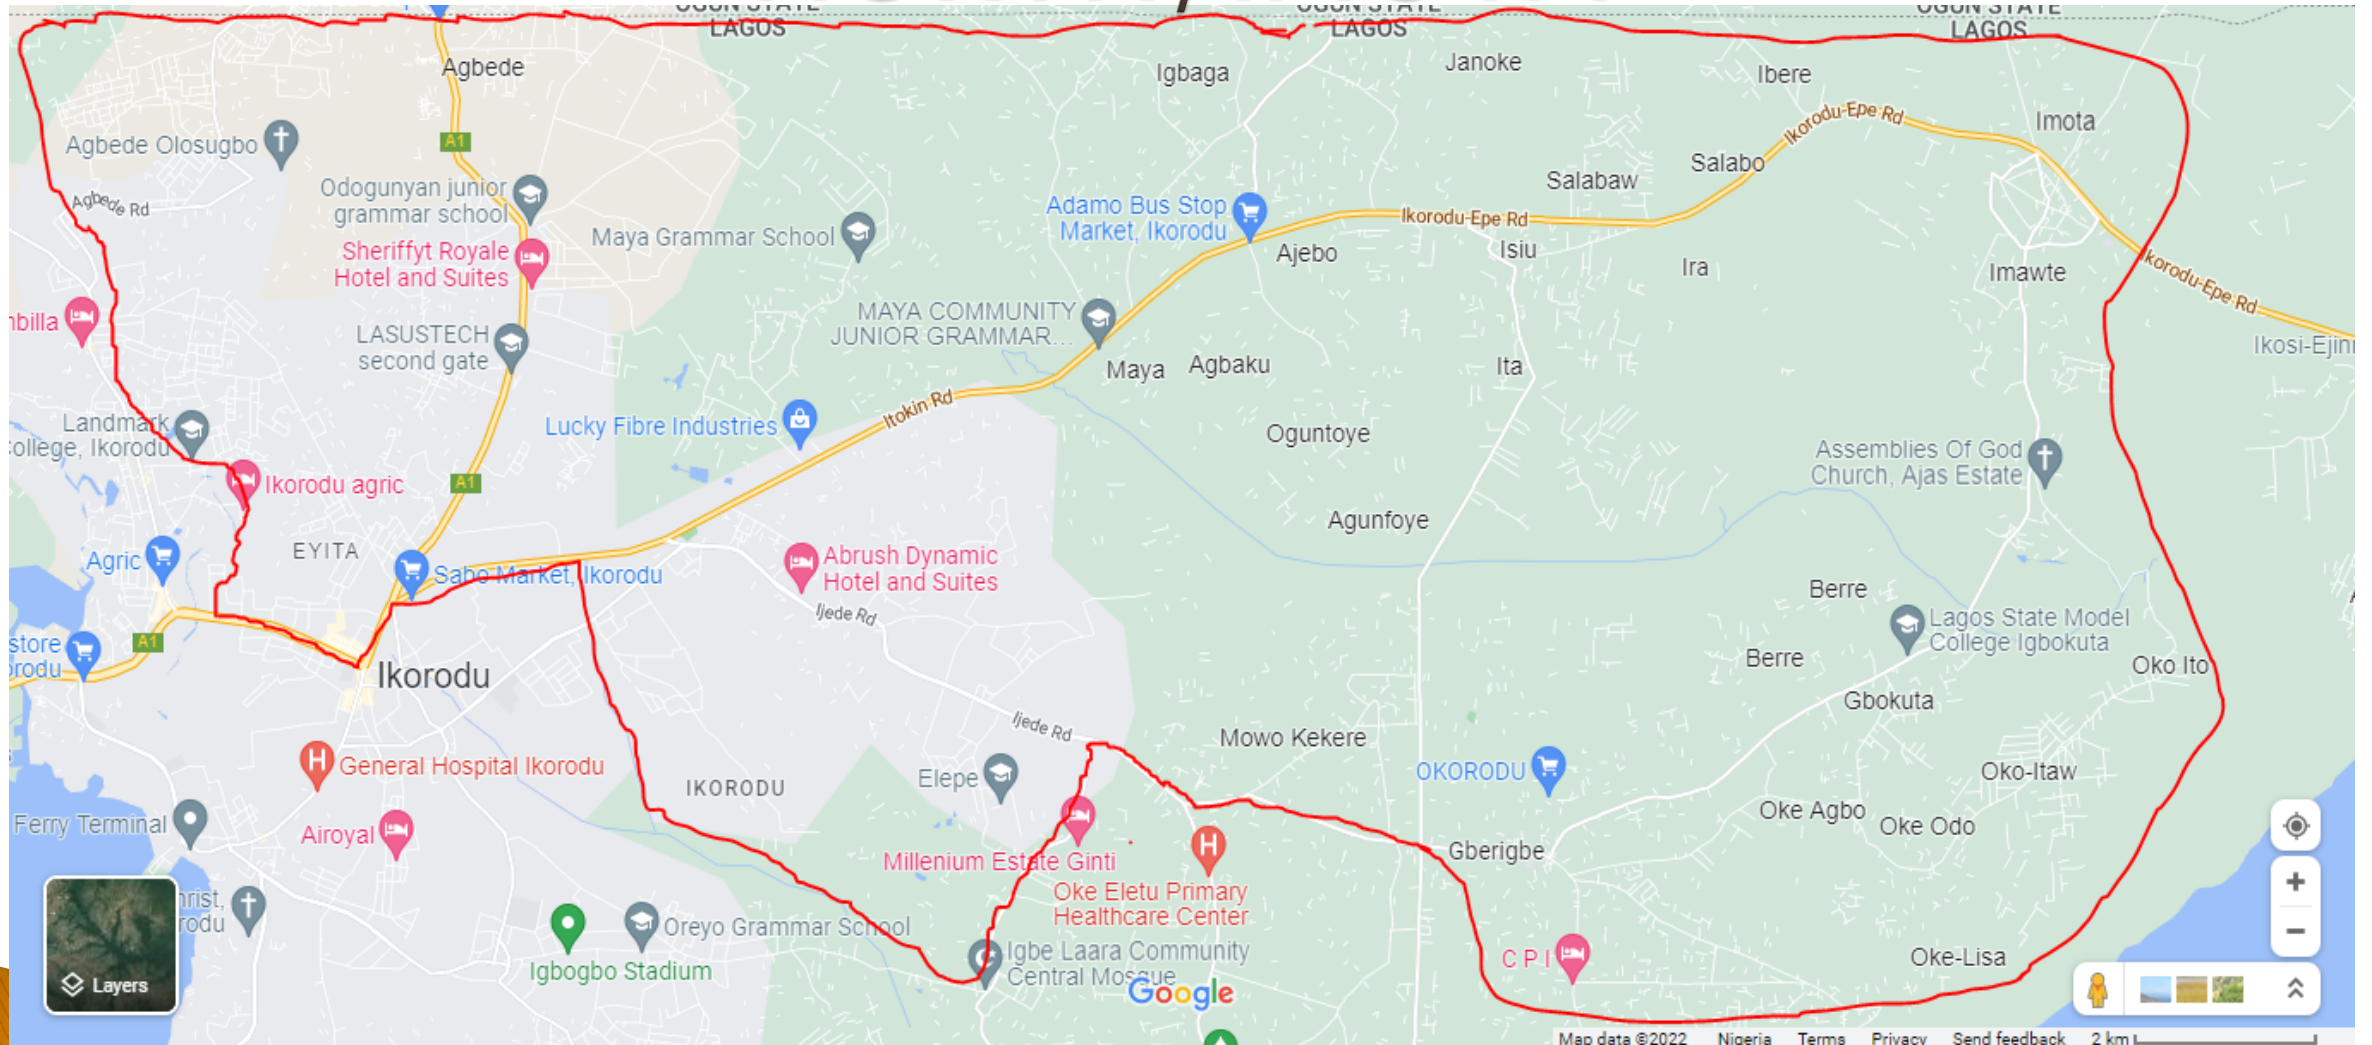

HIGHLIGHTED AREA OF IKORODU NORTH/IMOTA

SUMMARY

S/N	VACANT PLOTS	ABANDONED STRUCTURES	RENOVATIONS AND REMODELLING	ON GOING CONSTRUCTIONS	BUILDINGS WITH APPROVALS
IKORODU NORTH	35	20	NIL	30	4
IMOTA	21	30	NIL	36	1
TOTAL	56	50	NIL	66	5