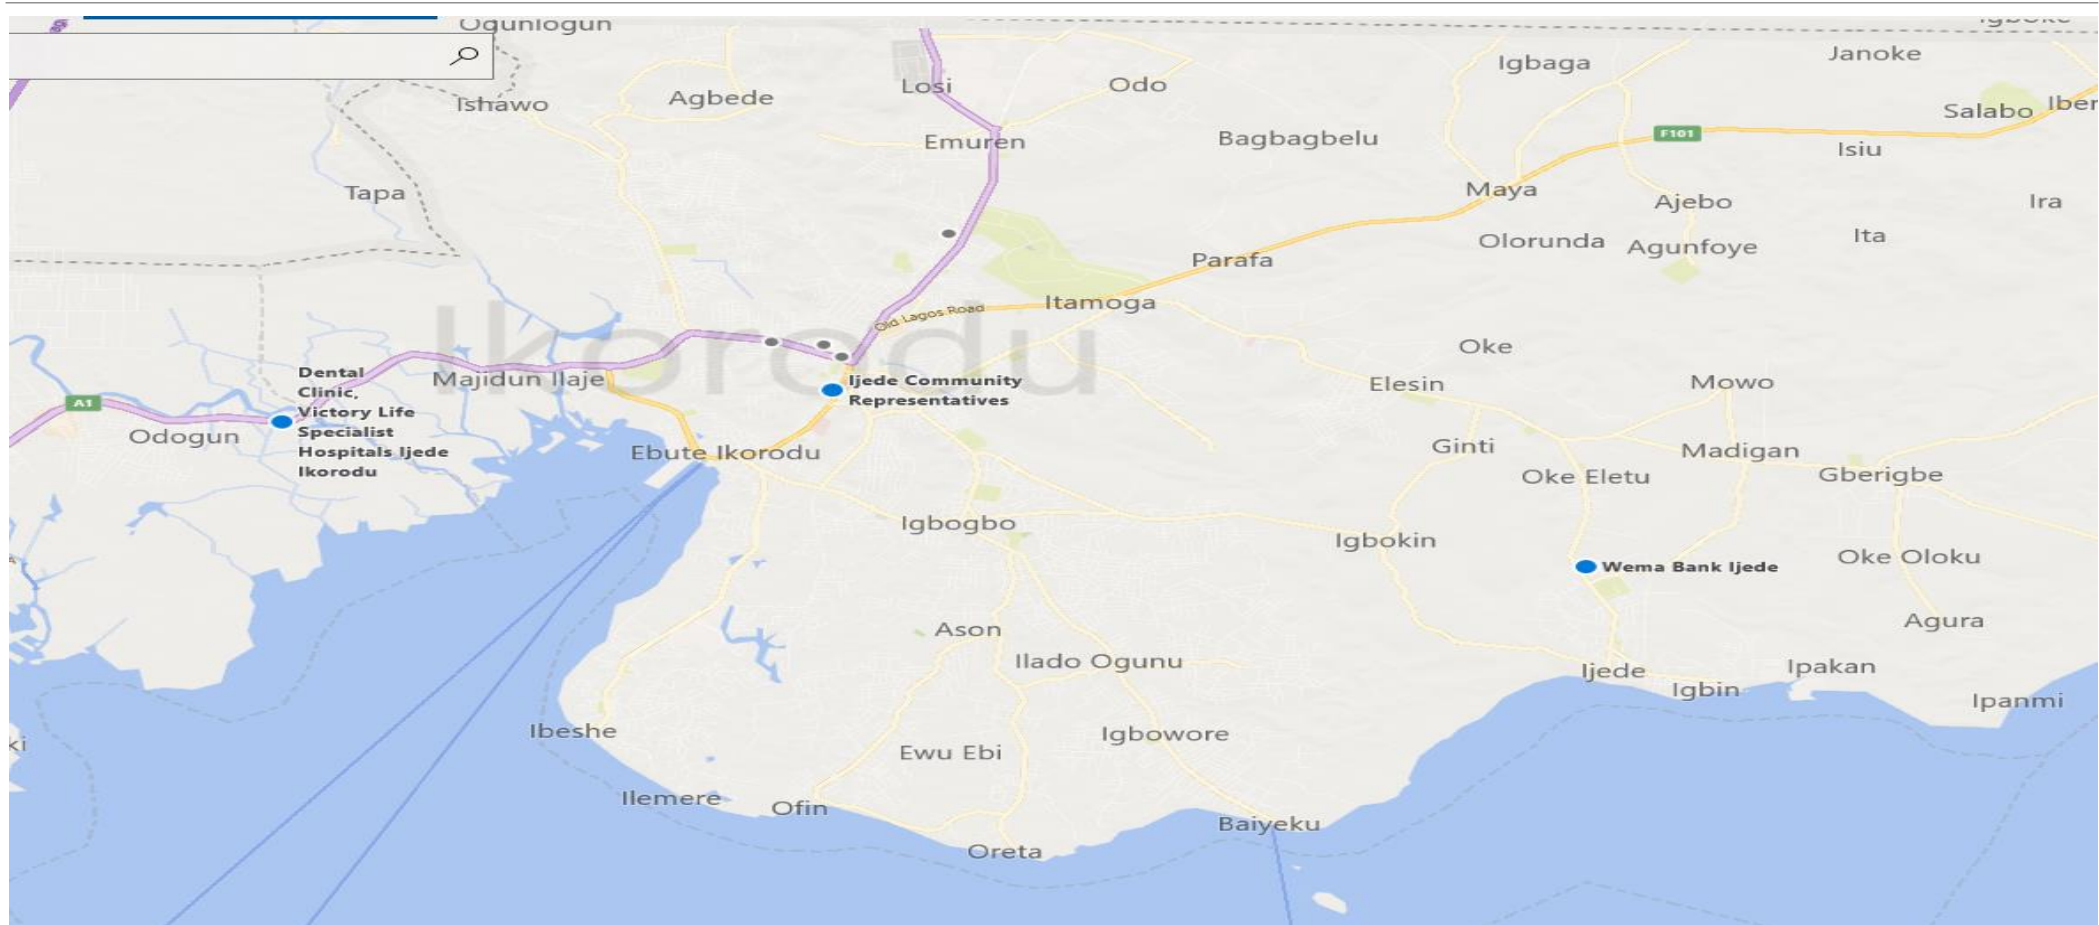

INTRODUCTION

Ikorodu is a large city in Lagos State, Nigeria. It is located to the north-east of Lagos, along the Lagos Lagoon and shares a boundary with Ogun State. It is the largest local government in Lagos State. Situated approximately 37 km north of Lagos, Ikorodu is bounded to the south by the Lagos Lagoon, to the north by a boundary with Ogun State, and to the east by a boundary with Agbowo-Ikosi, a town in Epe Division of Lagos State. The town has grown significantly in the past 40 years and is divided into sixteen or seventeen minor areas. Major towns include Imota, Isiu, Liadi, Egbin, Ijede, Igbogbo and Bayeku, all of which constitute their own Local Council Development Area with their own traditional rulers (Obas). Together these areas make up Ikorodu Division.

Ikorodu is the fastest growing part-exurb of Lagos metropolis, owing in part to increasing influx of people from Ikorodu's surrounding towns and villages attracted by the town's proximity to Lagos. In 2003, the existing Ikorodu LGAs was split for administrative purposes into Local Council Development Areas. These lower-tier administrative units are now Imota, Igbogbo/Bayeku, Ijede, Ikorodu North, Ikorodu West, Ikorodu Central.

AREAS WITHIN IJEDE AREA

IJEDE ROAD

- IJEDE
- BAGIDAN/OKO FILLING
- EGBIN
- IGBOPA
- IGBOPA LONDON
- OKE-ELETU ROAD
- MOWO NLA

GINTI IGBE ROAD

- IGBE

AREAS WITHIN IGBOGBO BAIYEKU

IGBOGBO ROAD

- IGBOGBO CEMETERY
- OLUODO
- IBESHE
- IGBE ROAD
- ORIOKUTA
- IGBOGBO EBUTE ROAD

IBESHE ROAD

- OWODE IBESHE
- ILEMERE
- ABUJA

BAIYEKU ROAD

- OREYO
- OFFIN
- AWOBO
- AGUNFOYE
- SELEWU
- BAIYEKU ROAD
- ASON
- ILADO IGUNU
- IGBOWORE
- ORETA ROAD

GEOGRAPHICAL MAP OF IKORODU IGBOGBO BAIYEKU/IJEDE