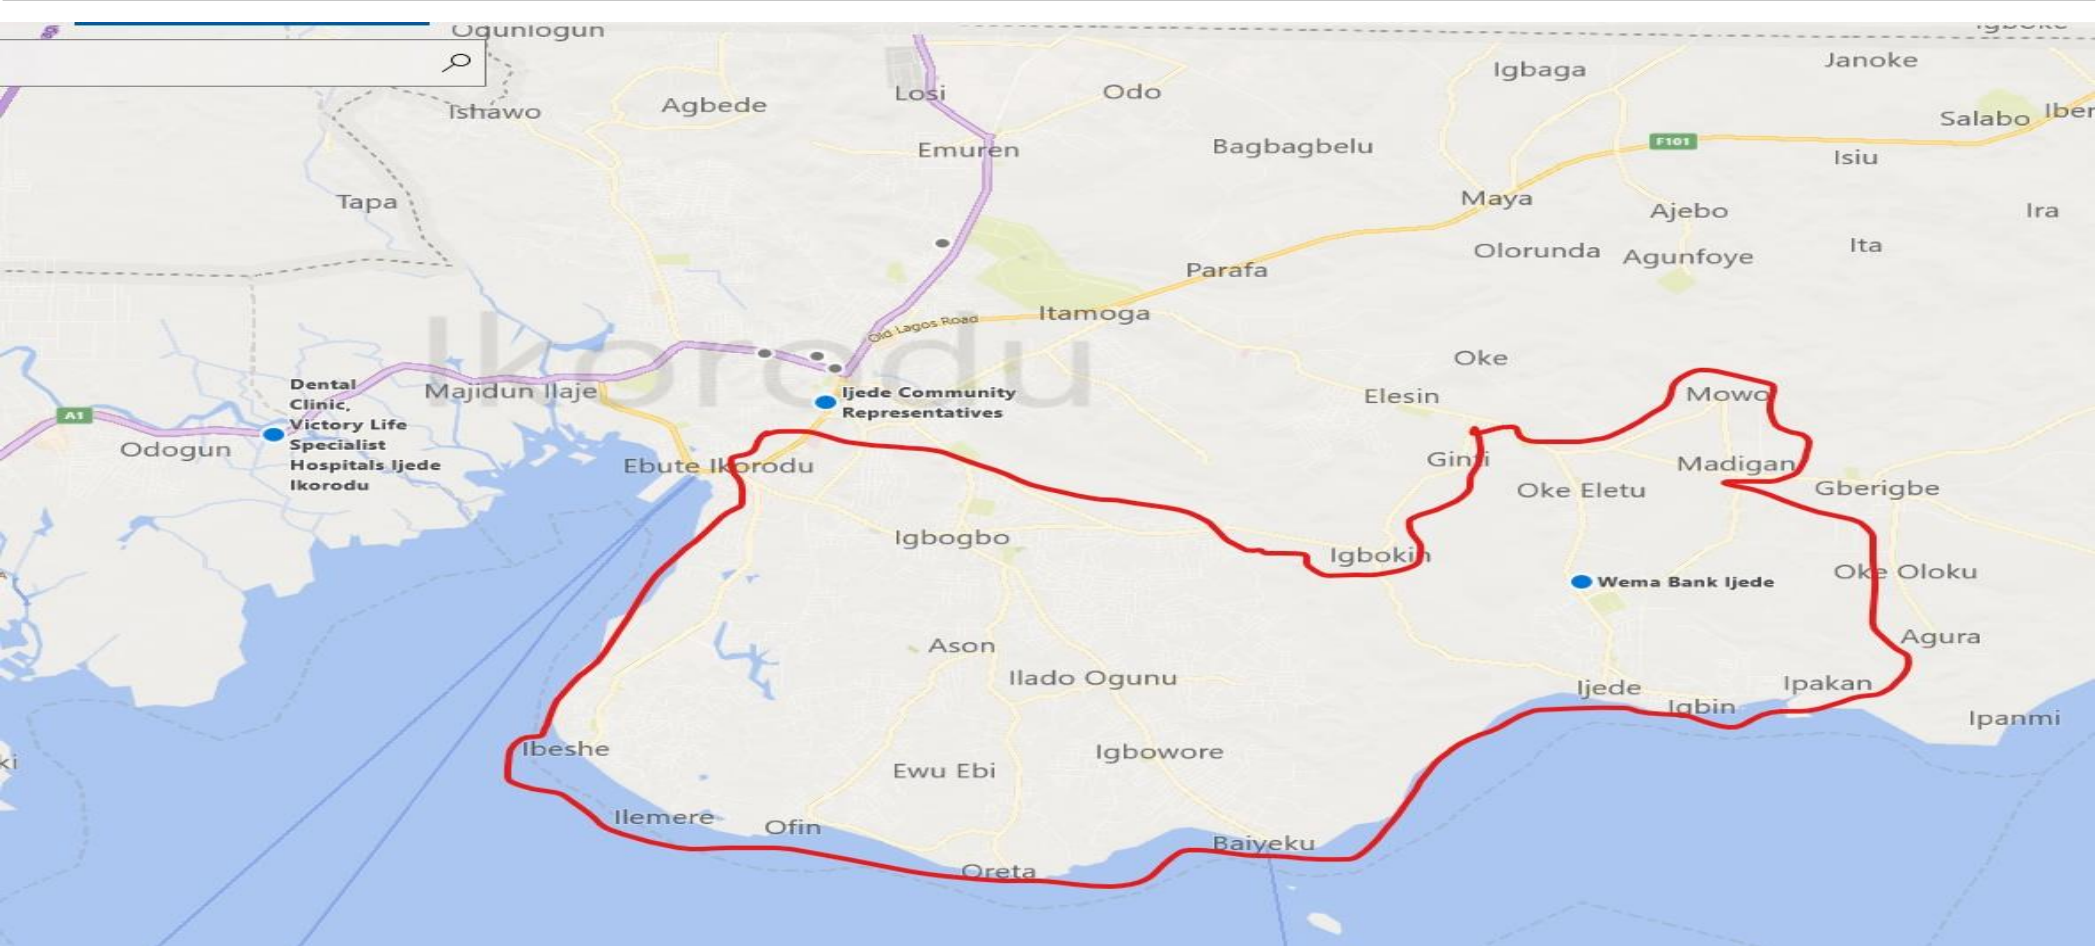

HIGHLIGHTED AREA OF IKORODU IGBOGBO BAIYEKU/IJEDE