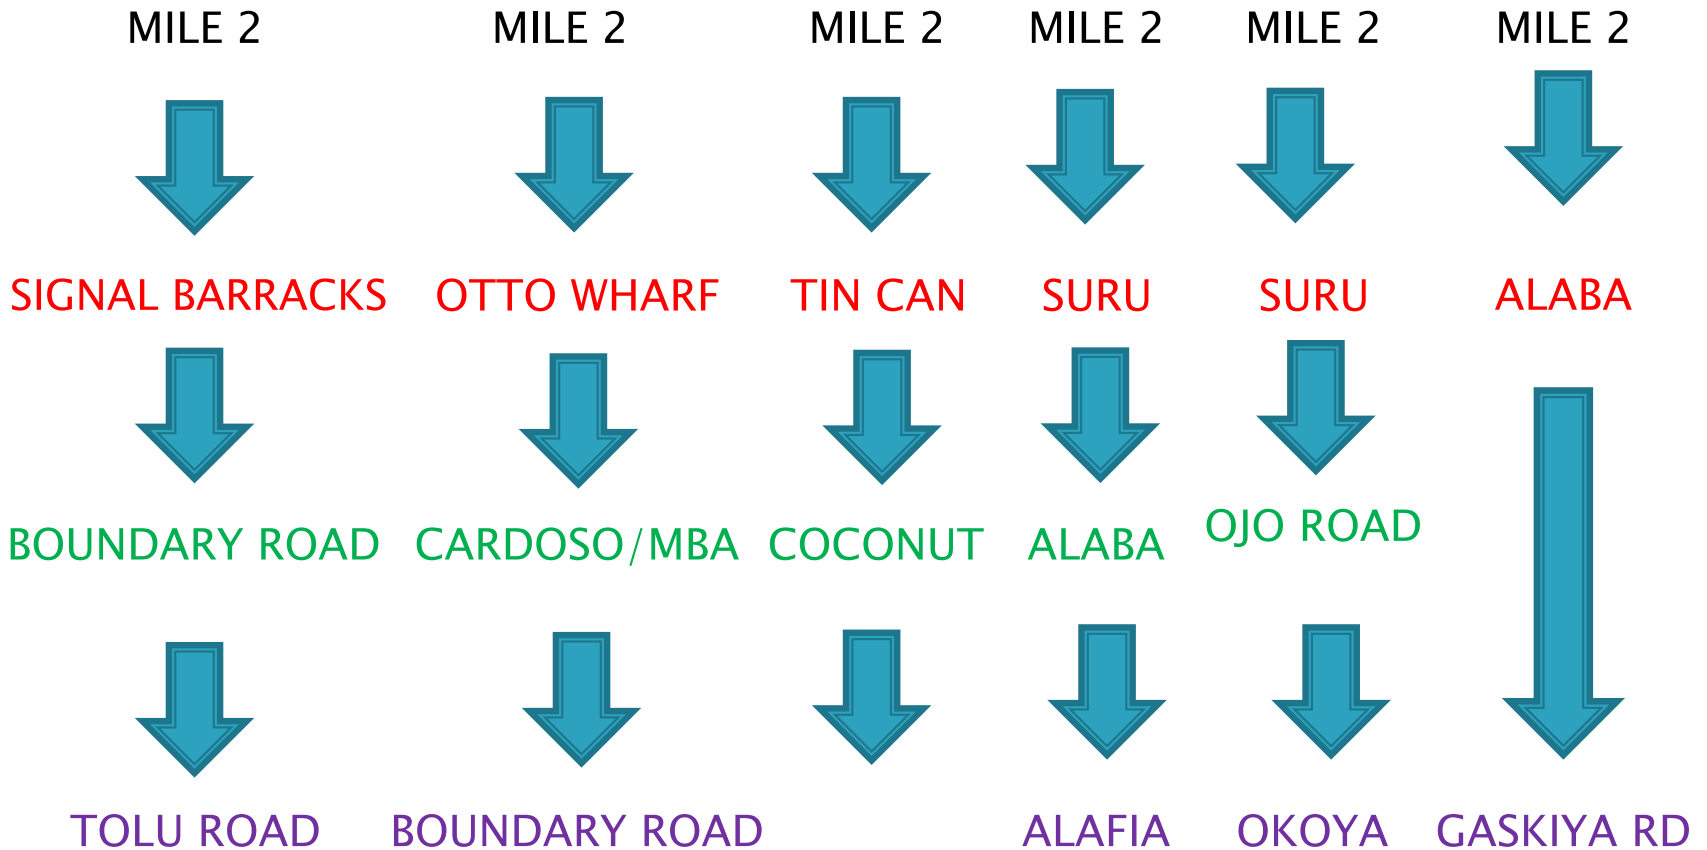

Boundaries of Ajeromi-Ifelodun L.G.A