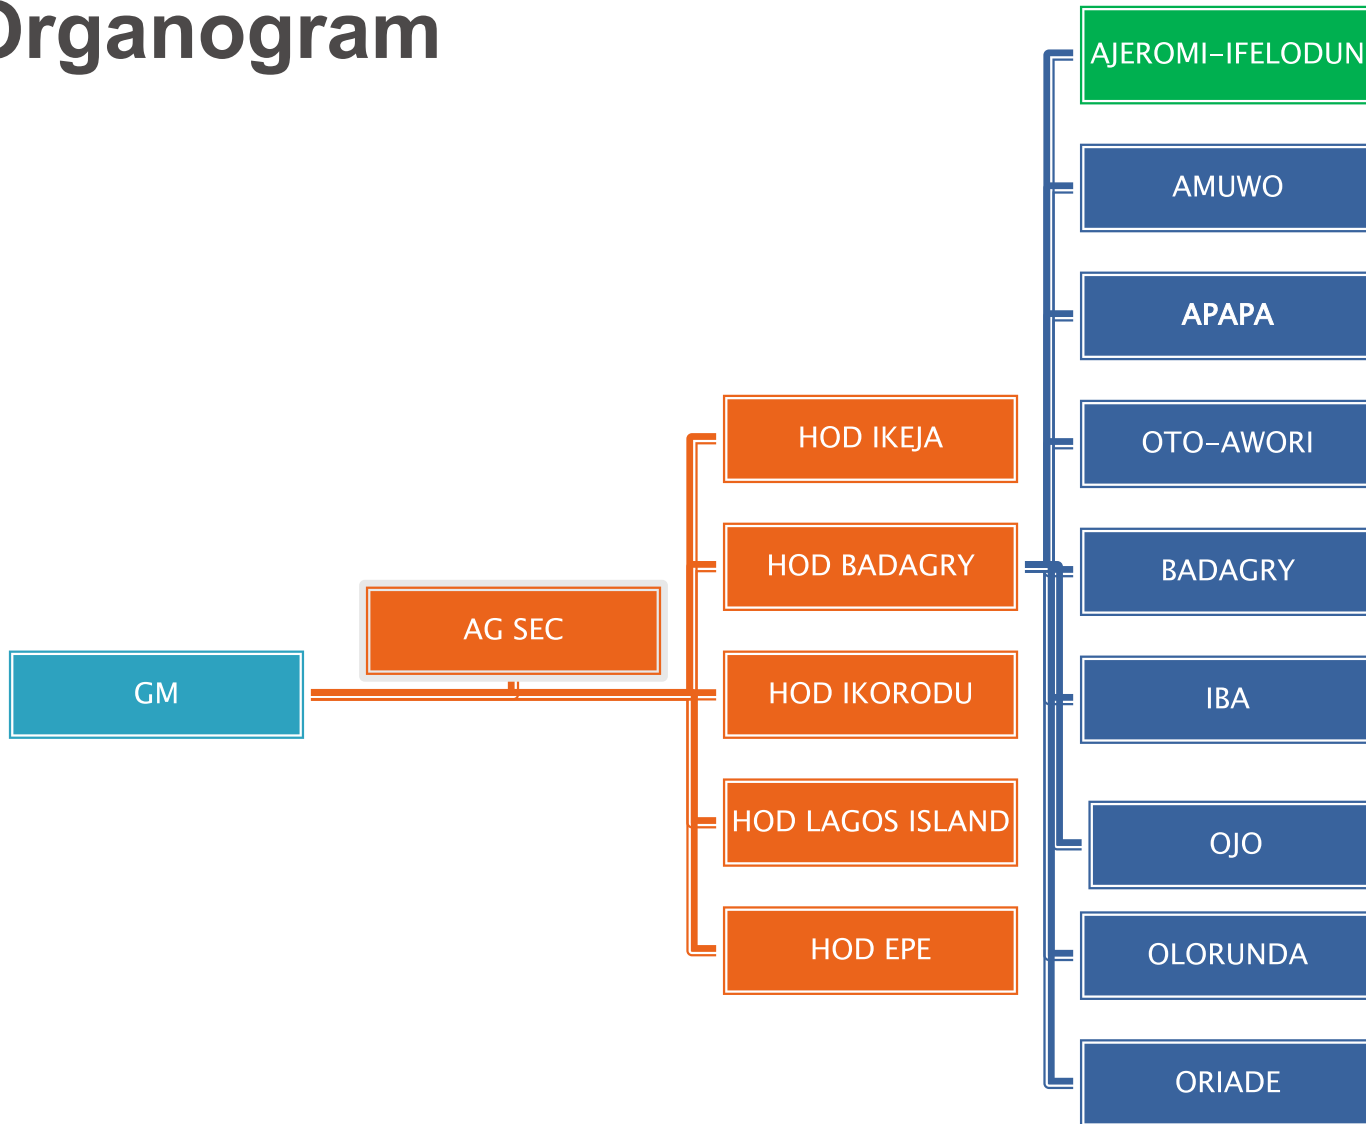

Organogram