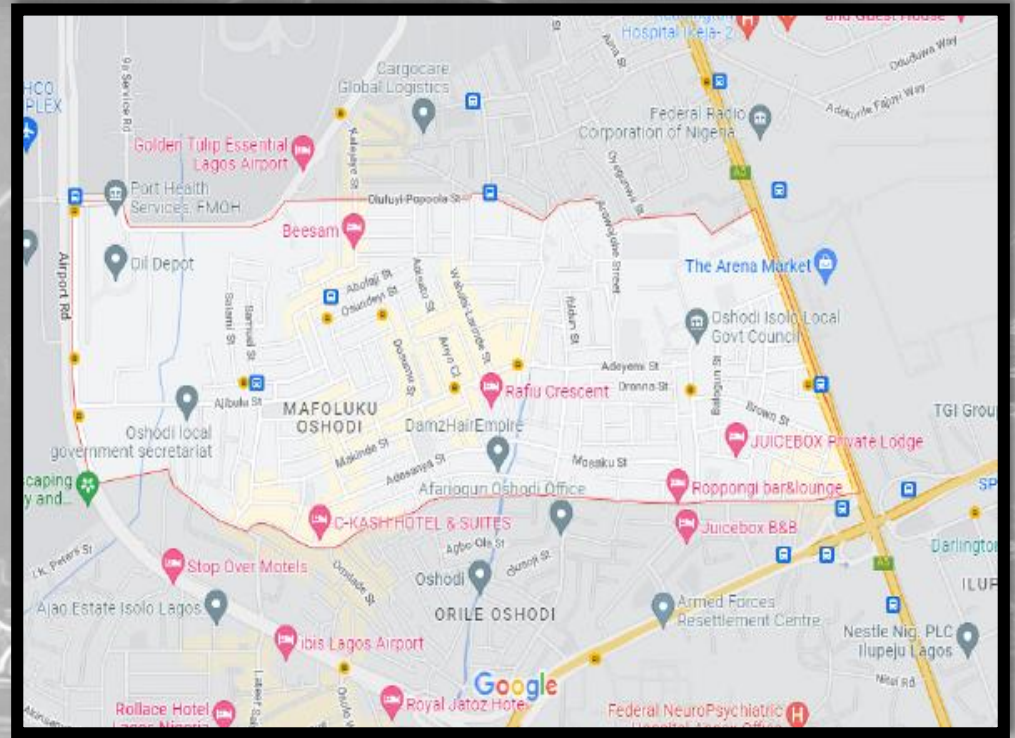

SCOPE OF THE DOCUMENTATION

The identification exercise is limited to **Churches** and **Mosques**.

Oshodi district, in IKEJA DIVISION is located within Oshodi-Isole Local Government Area. It shares boundaries with Isolo via Ajao Estate, Ikeja via Local Airport road, Ejigbo via Canoe road, Oke-Afa and Mushin via Mile 2/Apapa Expressway.

N^o: 12

- UN-NAMED MOSQUE at Gogo Hassan Avenue, beside Green Point Hotel off Lateef Salami, Ajao Estate
- Two (2) floors
- In-Use/ uncompleted construction
- Place of worship

N^o: 13

MAFOLUKU

Mafoluku is strategically located in Oshodi-Isolo Local Government Area of Lagos state.

It shares boundary with 7&8 and Airport Road.

Mafoluku is a predominantly residential area and the closest to the Murtala Mohammed Airport.

Mafoluku is highly populated and It houses mostly middle class and lower class Nigerians of both Muslim and Christian faiths.