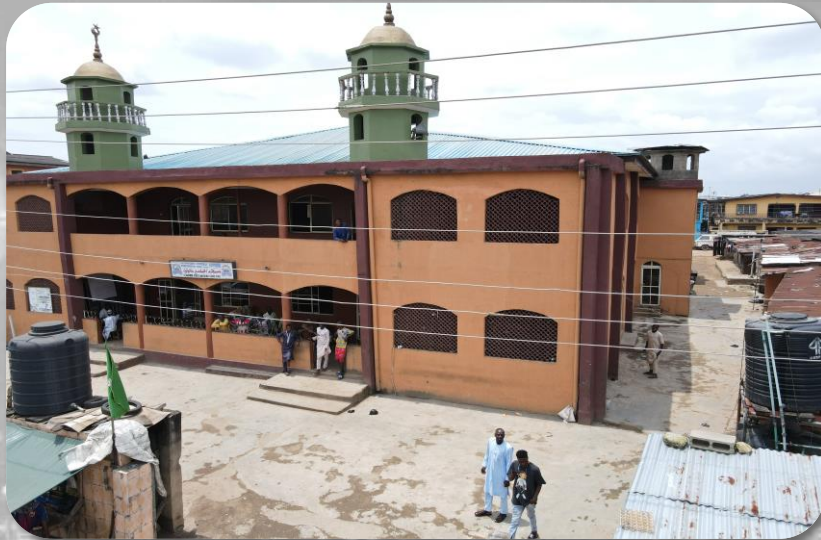

MOSQUES

MAFOLUKU

- **MAFOLUKU CENTRAL MOSQUE**, along Makinde Street, Opposite Makinde Police Station.
- Two (2)
- In-Use/purpose built
- Place of worship .

No: 19

- **UN-NAMED MOSQUE**, No 14 Olatunbosun Street, Mafoluku, Oshodi
- Two (2)
- In-Use/purposefully built
- Place of worship .