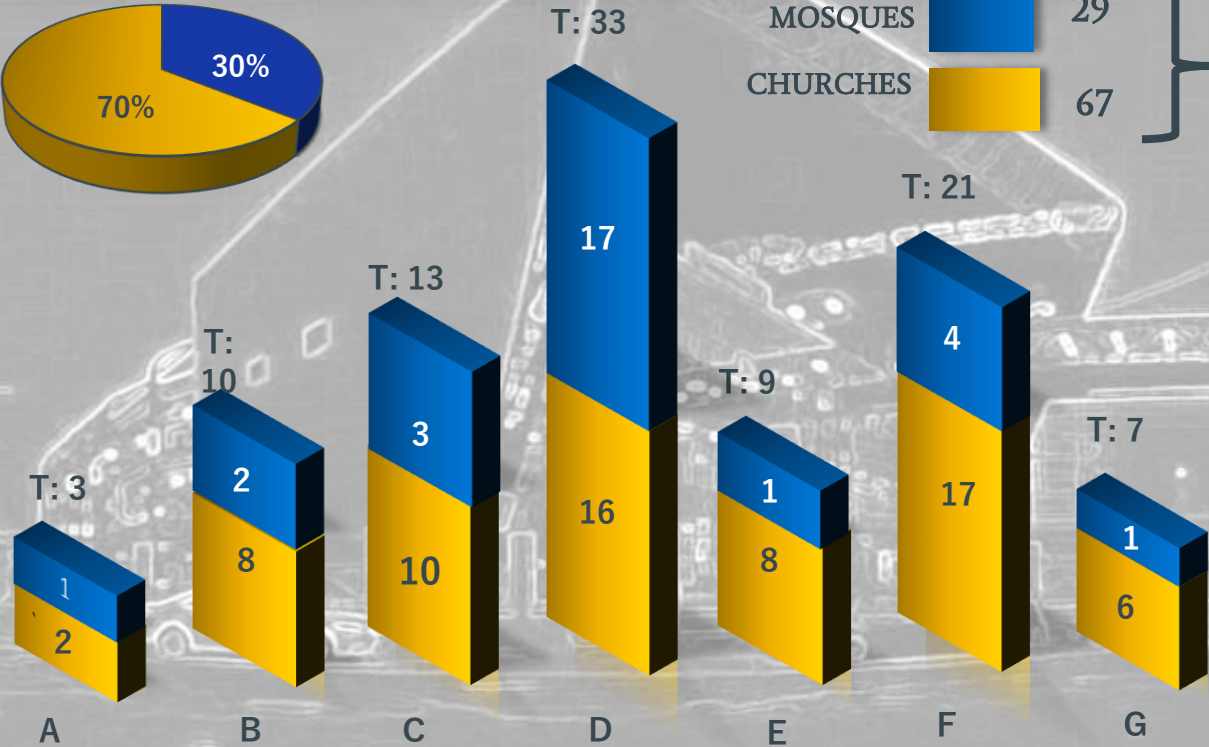

A : AIRPORT ROAD

B : AJAO ESTATE

C : MAFOLUKU

D : OSHODI ROAD

E : AGEGE-MOTOR RD

F : SHOGUNLE

G : LADIPO

LAGOS STATE BUILDING CONTROL AGENCY

COMPENDIUM OF WORSHIP CENTERS IN OSHODI DISTRICT

S/N#	NAME	ADDRESS	TYPE OF WORSHIP CENTER	APPROVAL STATUS/%	TYPE OF USE	STRUCTURAL STATUS (DEFECTS)	N# OF FLOORS	AIRSPACE, SETBACK & PARKING CONSIDERATIONS
AIRPORT ROAD								
1.	CELESTIAL CHURCH OF CHRIST, MODEL PARISH, LAGOS WEST CENTRAL PROVINCE "A" HEADQUARTERS CHURCH.	OFF AIRPORT ROAD, OSHODI	CHURCH	NOT YET ASCERTAINED	PURPOSEFULLY BUILT	NON-DEFECTIVE	TWO (2)	INADEQUATE
2.	WONDERLAND CHRIST ASSEMBLY.	N# 30, CHARITY B/STOP OSHODI APAPA EXPRESSWAY.	CHURCH	NOT YET ASCERTAINED	CONVERTED FROM A WAREHOUSE	NON-DEFECTIVE	ONE (1)/ TWO (2)	INADEQUATE
3.	WILLEMOTU AGRO. CENTRAL MOSQUE, OFF AIRPORT ROAD, OSHODI.	OFF AIRPORT ROAD, OSHODI.	MOSQUE	NOT YET ASCERTAINED	PURPOSEFULLY BUILT	NON-DEFECTIVE	THREE(3)	INADEQUATE
AJAO ESTATE								
4.	ASSEMBLIES OF GOD CHURCH.	ALONG SAMUEL IKE STREET, AJAO ESTATE.	CHURCH	APPROVED / YET TO BE VERIFIED	PURPOSEFULLY BUILT	NON-DEFECTIVE	THREE (3)	ADEQUATE
5.	CHRISTIAN FAITH ASSEMBLY	AT N# 46-48 ESTAJIRAWO STREET, AJAO ESTATE.	CHURCH	APPROVED / YET TO BE VERIFIED	PURPOSEFULLY BUILT	NON-DEFECTIVE	ONE (1)	ADEQUATE
6.	CPM CHURCH	OFF LATEEF SALAMI STREET, AJAO ESTATE.	CHURCH	APPROVED / YET TO BE VERIFIED	PURPOSEFULLY BUILT	NON-DEFECTIVE	THREE (3)	ADEQUATE
7.	DOMINION CITY	N# 1, AWONIKI ELEMO STREET, AJAO ESTATE	CHURCH	NOT APPROVED	CONVERTED	NON-DEFECTIVE	TWO (2)	INADEQUATE
8.	NEW GLORY BAPTIST CHURCH	N# 28, AWONIKI ELEMO STREET, AJAO ESTATE	CHURCH	APPROVED / YET TO BE VERIFIED	PURPOSEFULLY BUILT	NON-DEFECTIVE	TWO (2)	ADEQUATE
9.	REDEEMED CHRISTIAN CHURCH OF GOD	ALONG AWONIKI ELEMO STREET, AJAO ESTATE.	CHURCH	NOT YET ASCERTAINED	PURPOSEFULLY BUILT	NON-DEFECTIVE	ONE(1)	INADEQUATE
10.	RHEMA CHAPEL	N# 9, AKINSANYA STREET, AJAO ESTATE	CHURCH	NOT APPROVED	(TEMPORARY STRUCTURE) MARQUE	NON-DEFECTIVE	ONE (1)	ADEQUATE
11.	SAINT PETER CLAVES CATHOLIC CHURCH.	ALONG JOHNSON UMEJE STREET, AJAO ESTATE	CHURCH	NOT YET ASCERTAINED	PURPOSEFULLY BUILT	NON-DEFECTIVE	TWO (2)	ADEQUATE