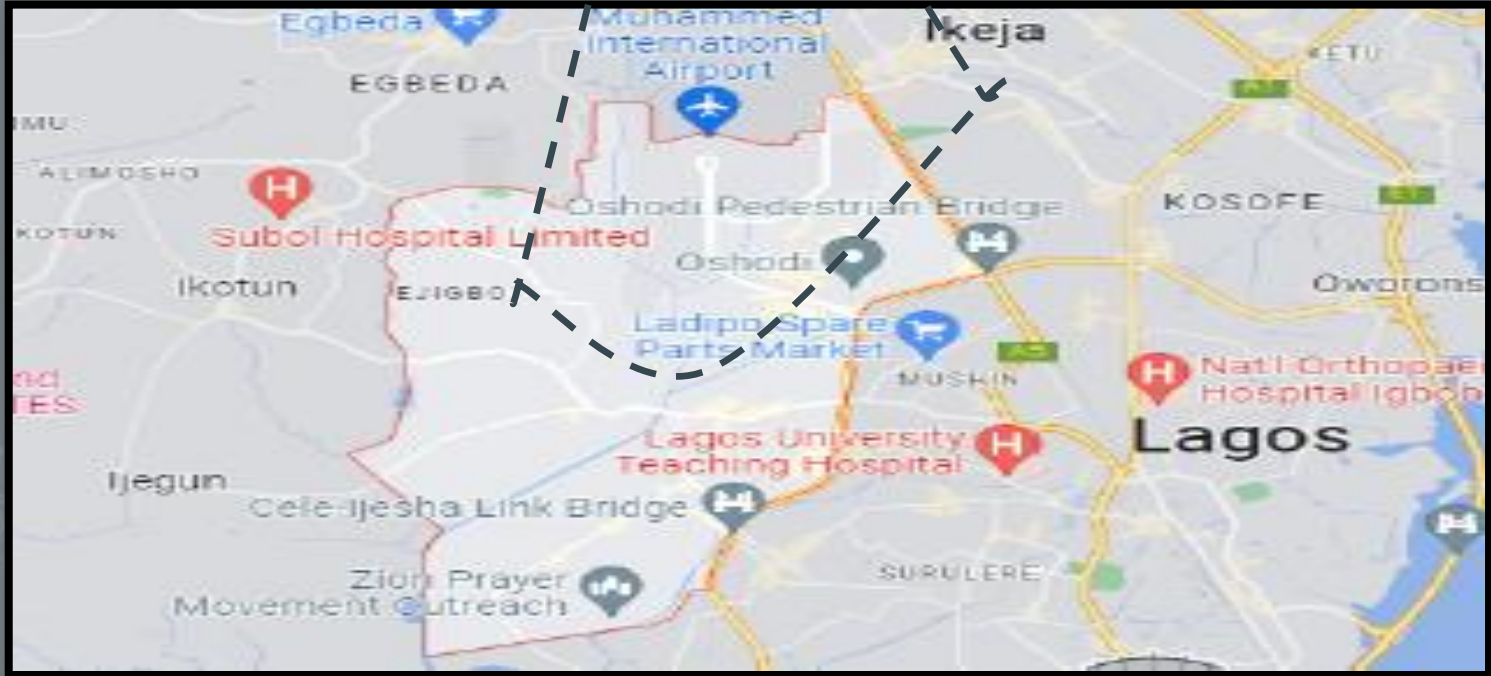

SCOPE OF THE DOCUMENTATION

The identification exercise is limited to **Churches** and **Mosques**.

Oshodi district, in IKEJA DIVISION is located within Oshodi-Isole Local Government Area. It shares boundaries with Isolo via Ajao Estate, Ikeja via Local Airport road, Ejigbo via Canoe road, Oke-Afa and Mushin via Mile 2/Apapa Expressway.

The coverage areas in this exercise includes;–Airport Road, Ajao Estate, Mafoluku, Oshodi road, Agege-Motor road, Shogunle and Ladipo.

“FOR THE SAKE OF THIS REPORT, PHOTOGRAPHS AND VIDEOS OF THE IDENTIFIED STRUCTURES WERE CAPTURED.”

MAP OF THE COVERAGE AREA

SUMMARY

A : AIRPORT ROAD

B : AJAO ESTATE

C : MAFOLUKU

D : OSHODI ROAD

E : AGEGE-MOTOR RD

F : SHOGUNLE