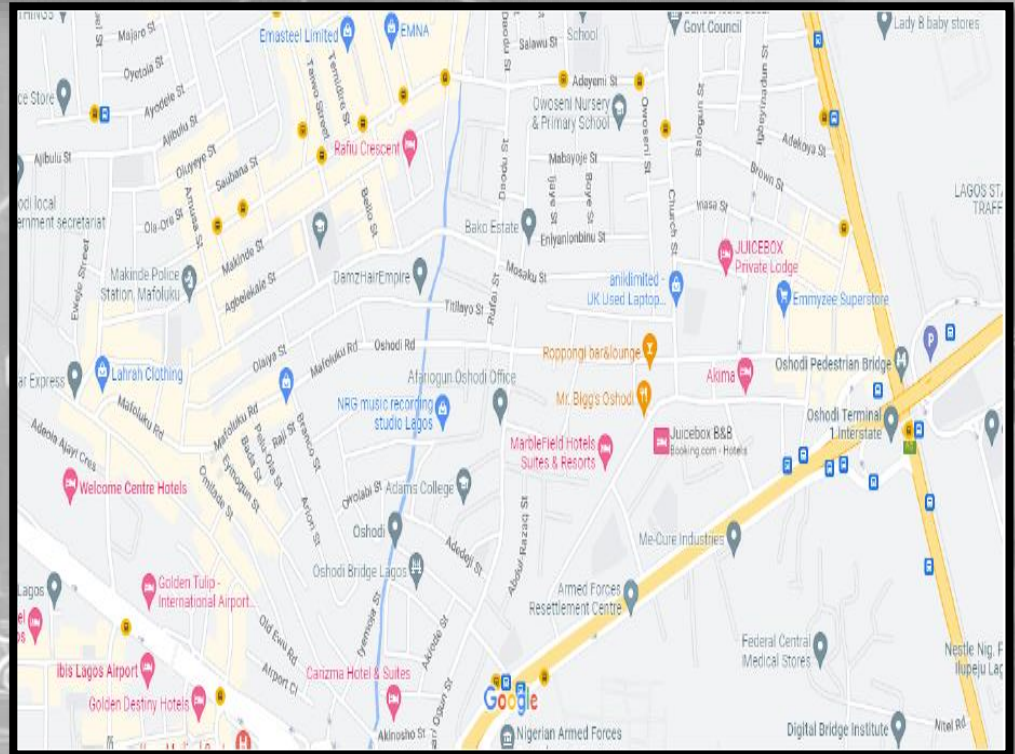

GOOGLE MAP OF OSHODI ROAD