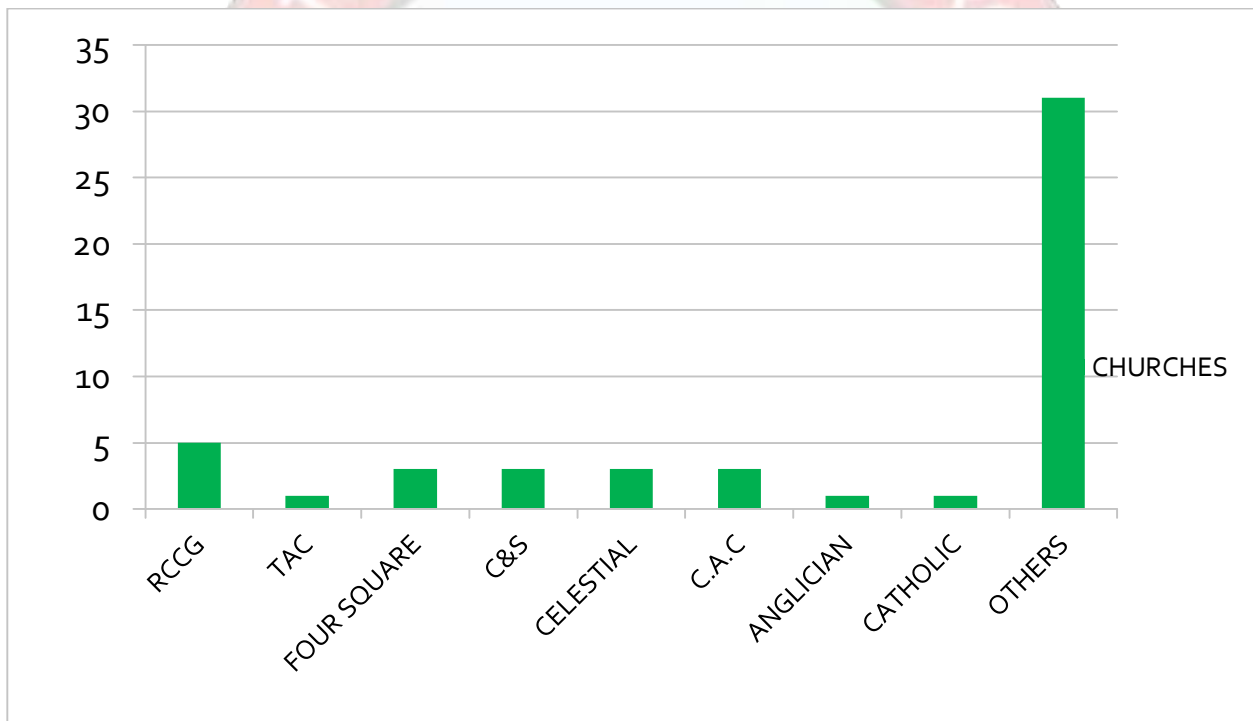

**Anuluwapo Mosque (No 1 Salawu Street Orile Agege)**

**Orile Agege Central Mosque (No 1 Agbedeyi Street, Orile Agege)**

**ALUBARIKA MOSQUE (NO 29 OYEWOLE ROAD, ORILE AGEGE)**

## 10.0 CENSUS

A total of 45 churches and 6 mosques were captioned during this exercise.

It was observed that during the exercise Redeemed Christian Church of God have the highest number of buildings in Orile Agege with five (5) church buildings, followed by Christ Apostolic Church, Foursquare Gospel Church, Celestial Church of Christ and cherubim & Seraphim church has three (3) buildings each.

The chart below illustrates the grouping of **churches** according to the denomination