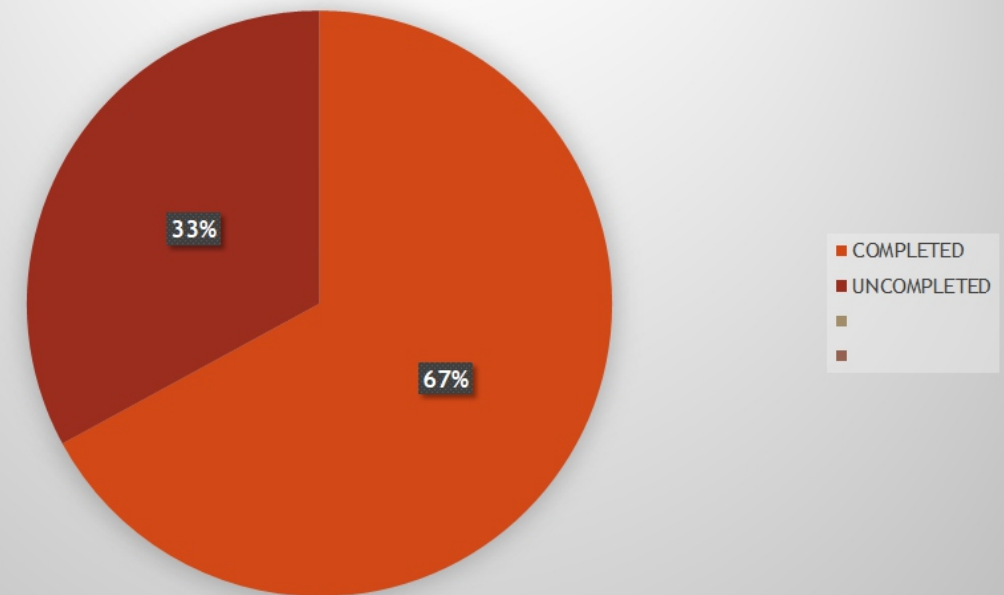

GRAPHICAL REPRESENTATION OF NUMBER OF COMPLETED AND UNCOMPLETED CHURCHES FOUND IN OLORUNDA