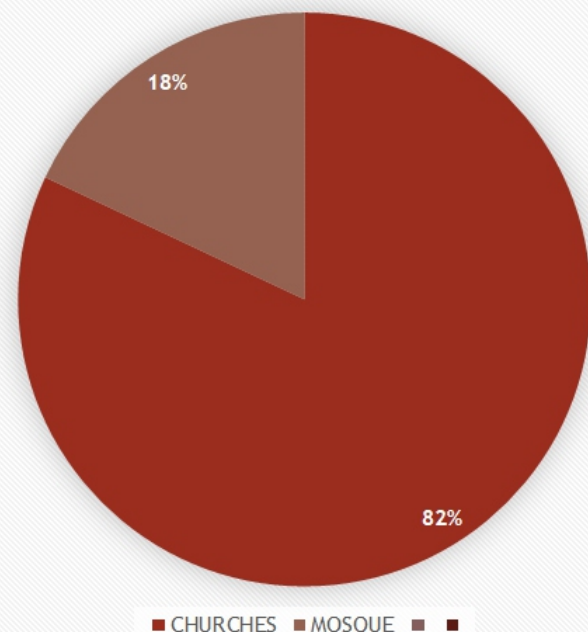

GOOGLE MAP SHOWING NOTABLES AREAS IN OLORUNDA BADAGRY DISTRICT

PIE CHART SHOWING THE PERCENTAGE OF THE NUMBER AND CHURCHES FOUND IN OLORUNDA BADAGRY

NUMBERS OF COMPLETED AND UNCOMPLETED MOSQUE

COMPLETED:14
UNCOMPLETED:4