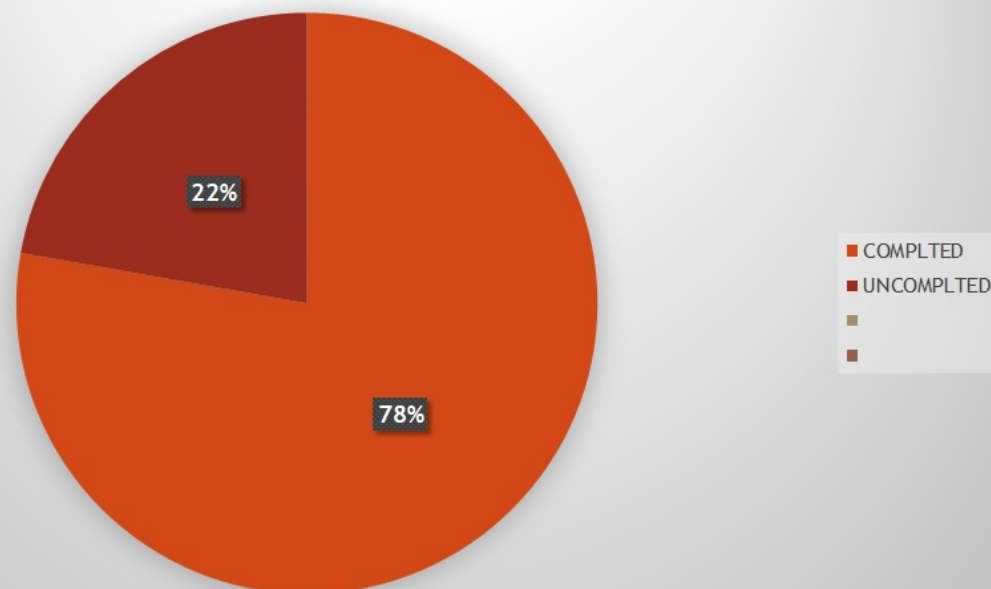

GRAPHICAL REPRESENTATION OF COMPLETED AND UNCOMPLETED MOSQUE IN OLORUNDA BADAGRY