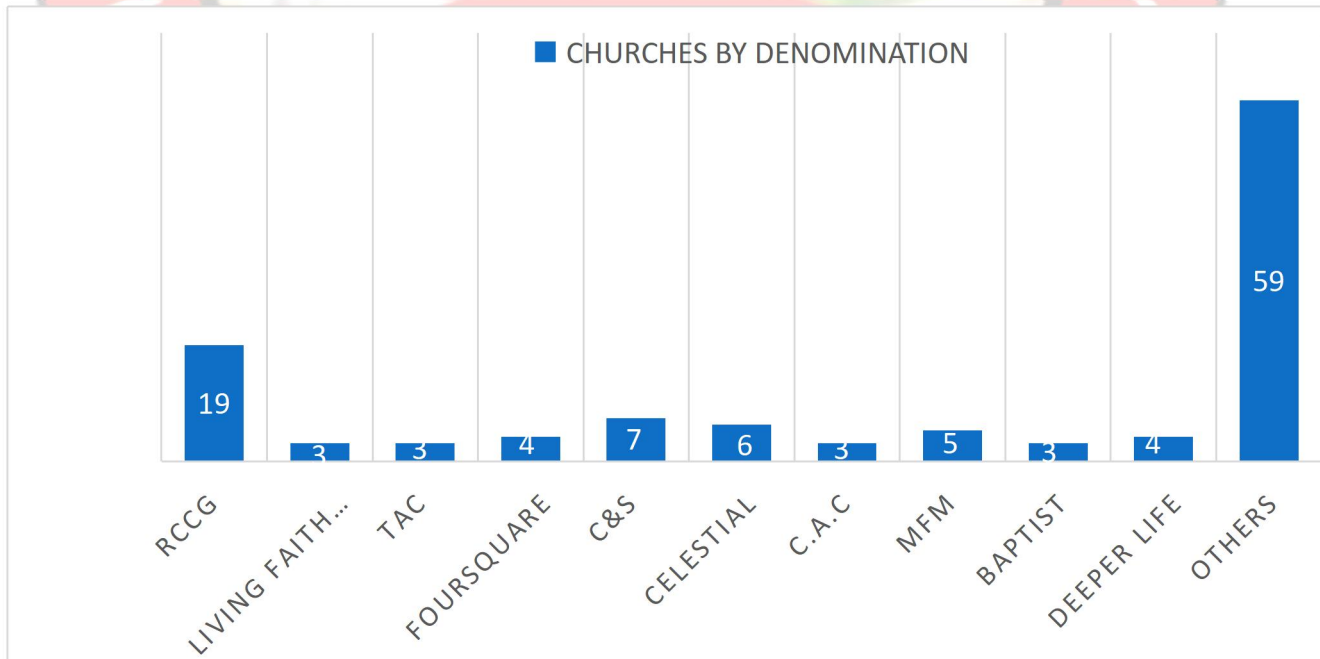

6.0 DATA CAPTURED

A total of 116 churches and 14 mosques were captured during this exercise. It was observed during the exercise that most of the worship centers lack adequate airspaces, setbacks and ample parking spaces to accommodate their worshipers. Most buildings are still in good condition but a lot more can be done.