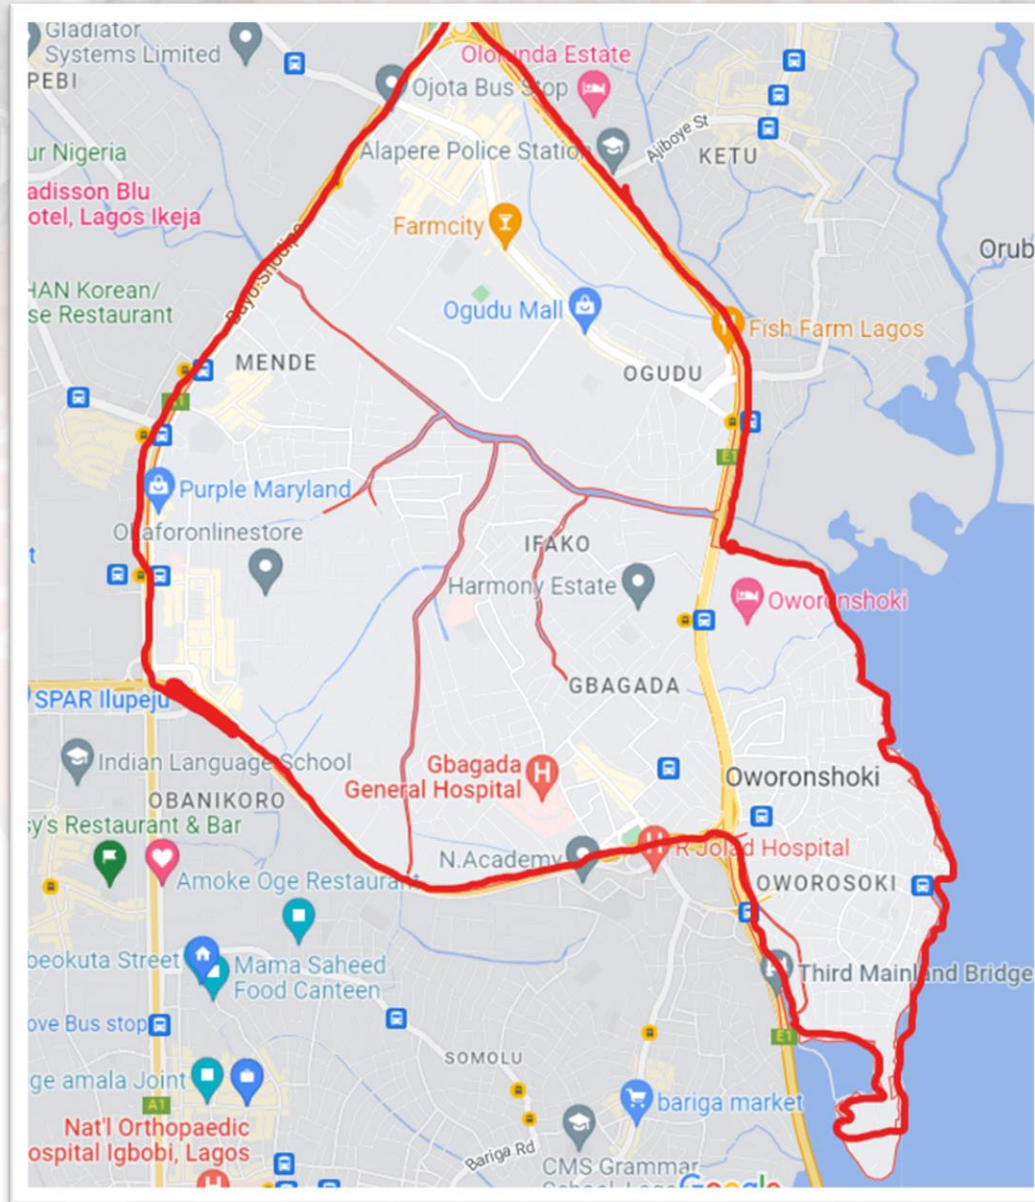

1.0 KOSOFE DISTRICT

Kosofe District office is located at No 6, Town Planning Way (beside LSDPC) Ilupeju, Lagos State.

Kosofe district comprises of:

- ✓ Anthony Village
- ✓ Maryland - Mende
- ✓ Ogudu
- ✓ Ojota
- ✓ Gbagada - Millenium Estate, Atunrase Estate, Medina Estate, Sholuyi, Ifako
- ✓ Ogudu Ori-Oke
- ✓ Oworoshoki

2.0 STAFF

The total number of staff working in the district is listed below :

S/N	NAMES	DESIGNATION	GRADE LEVEL
1	EUBA, AKINBAYODE AKINKUNMI	ASSISTANT DIRECTOR CIVIL	GL15
2	DADA, AHMED FOLUSO	PRINCIPAL CIVIL ENGR I	GL.12
3	FAYOKUN, OLUFEMI AYOBAMI	PRINCIPAL CIVIL ENGR	GL. 12
4	ASHADE, EMMANUEL, ABIODUN	SNR ENGR. ELECTRICAL	GL10
5	SANNI, ALIL IBRAHIM	BUILDING OFFICER I	GL 9
6	FIJABI, KEHINDE OLANREWaju	BUILDING OFFICER I	GL 9

3.0 Map: Kosofe District