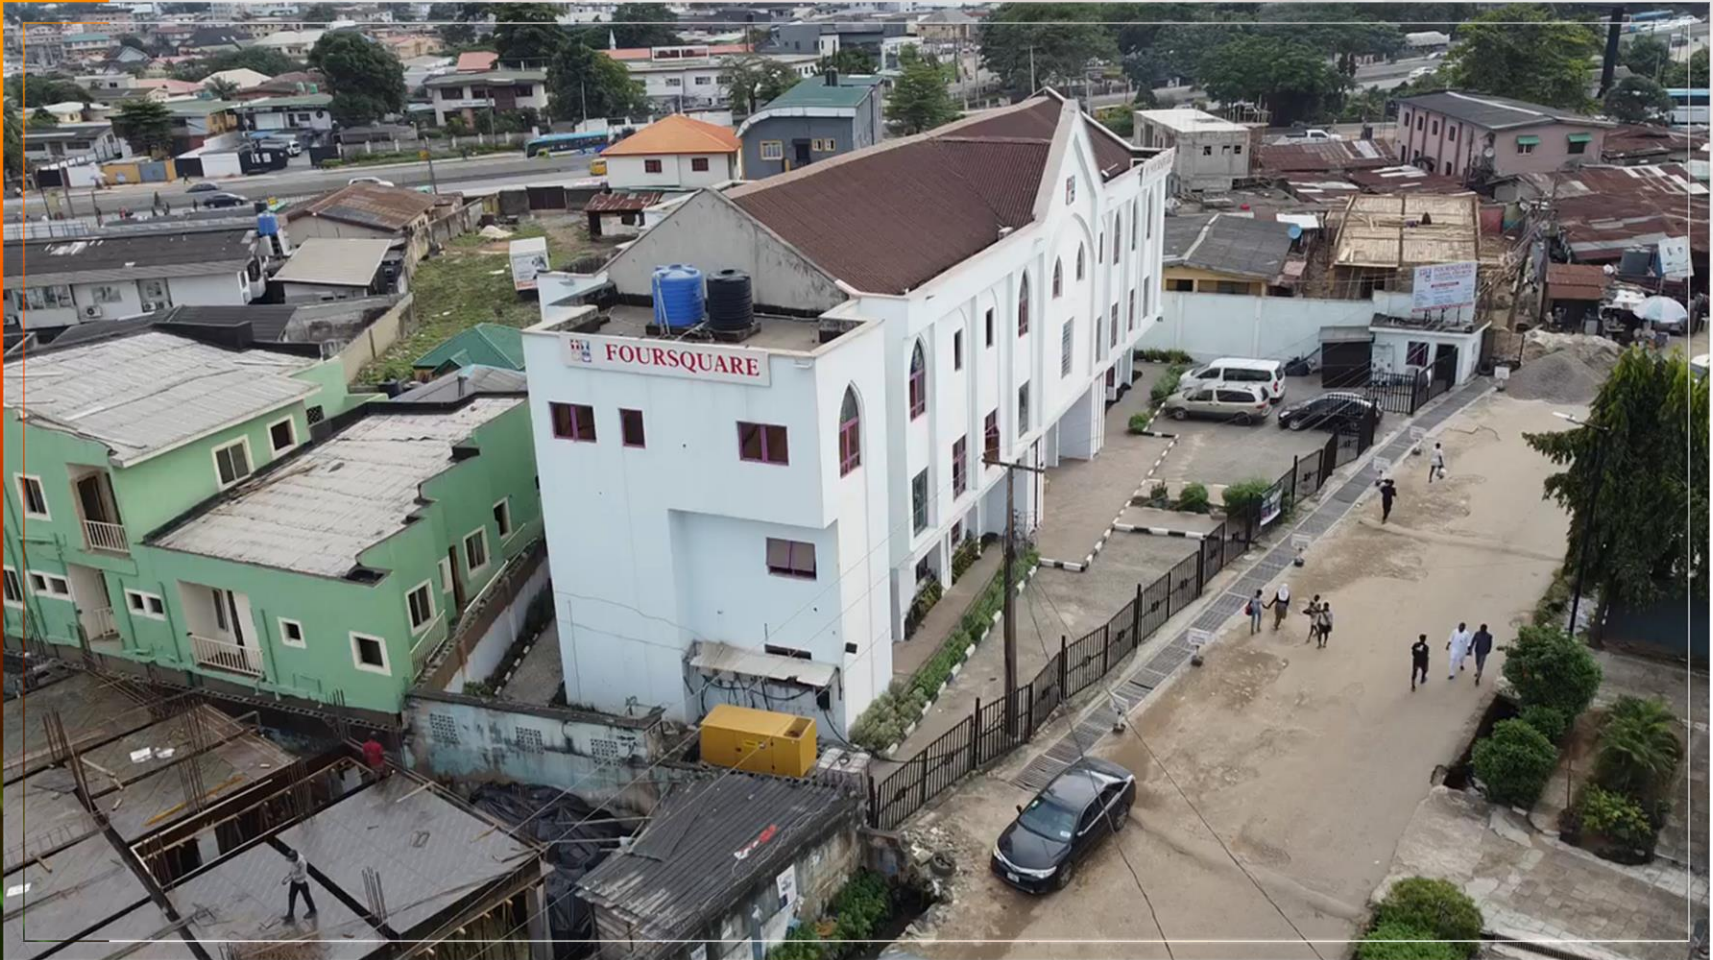

AERIAL VIEW FOURSQUARE GOSPEL CHURCH - #1-3 ADETEJU ADEYEYE STREET, ANTHONY KOSOFE