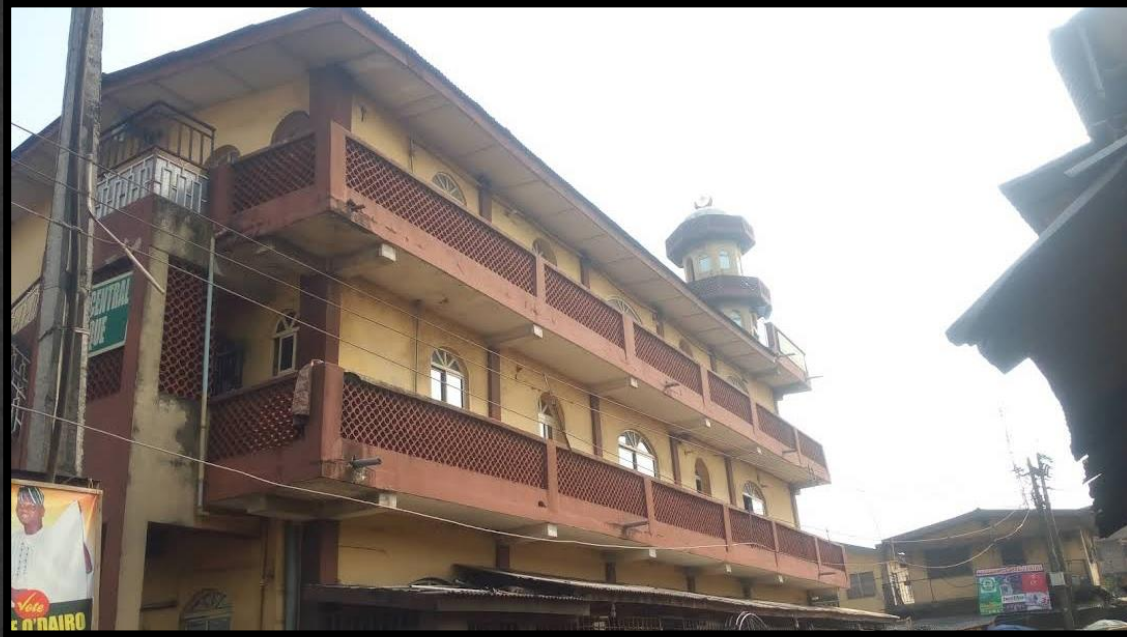

ALAUSA CENTRAL MOSQUE

**ADDRESS:
21, JOGUNOSINMI STREET, ALAUSA, IKEJA**

OBSERVATION: NO DEFECT

AIRSPACES/SETBACK: ADEQUATE

APPROVAL STATUS: NOT ASCERTAINED