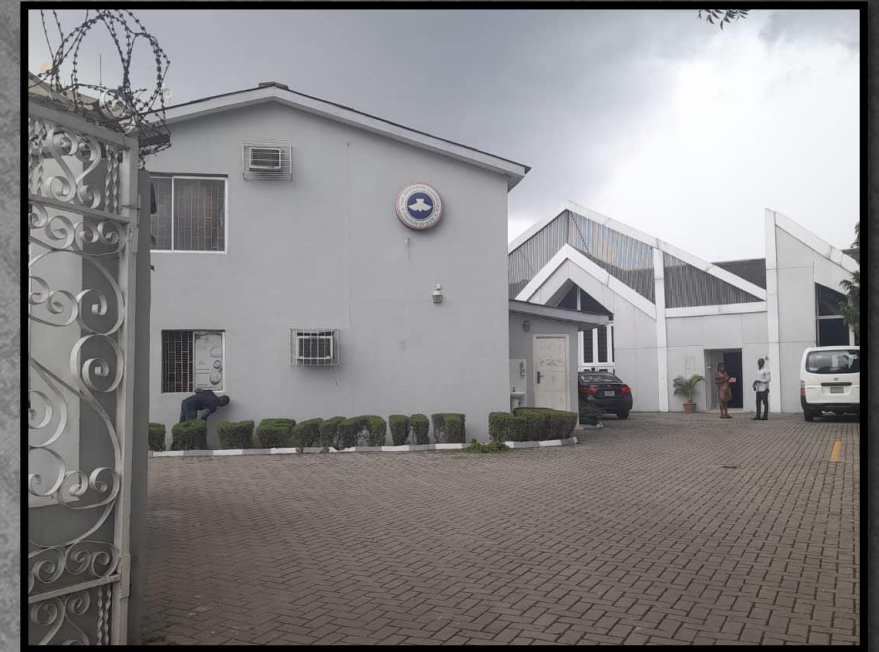

CELESTIAL CHURCH OF CHRIST

**ADDRESS:
25, UNITY ROAD, IKEJA LAGOS.**

OBSERVATION: NO DEFECT

AIRSPACES/SETBACK: INADEQUATE

APPROVAL STATUS: NOT ASCERTAINED

REDEEMED CHRISTIAN CHURCH OF GOD (POSSIBILITY ASSEMBLY)

**ADDRESS:
4A, TOYIN STREET IKEJA**

OBSERVATION: NO DEFECT

AIRSPACES/SETBACK: INADEQUATE

CAR PARK: INADEQUATE

REDEEMED CHRISTIAN CHURCH OF GOD (COVENANT CHAPEL)

**ADDRESS:
45, ADENIYI JONES AVENUE, IKEJA, LAGOS.**

TYPE OF STRUCTURE: TWO FLOORS

OBSERVATION: NO DEFECT

AIRSPACES/SETBACK: ADEQUATE

APPROVAL STATUS: NOT ASCERTAINED

REDEEMED CHRISTIAN CHURCH OF GOD (THE HOUSE OF HIS GLORY)

**ADDRESS:
10, AFOLABI AINA STREET, OFF ALLEN AVENUE, IKEJA.**