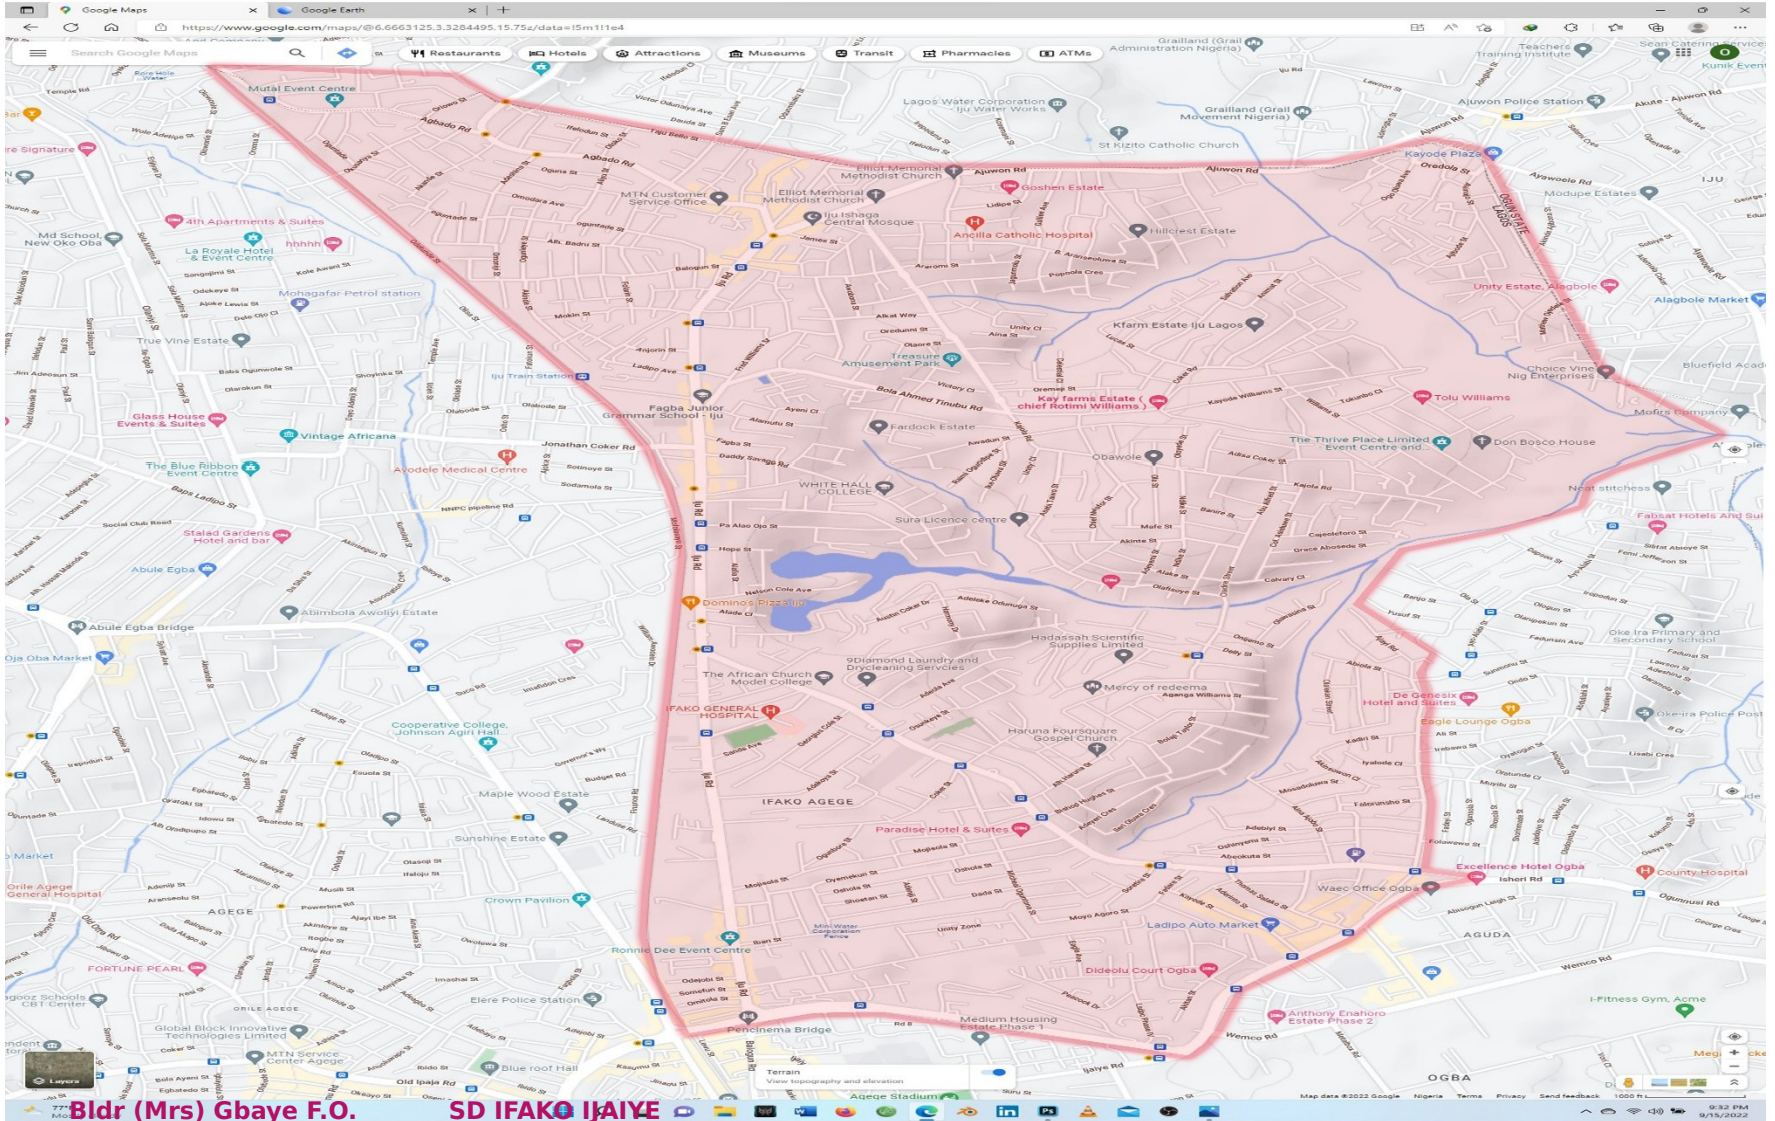

LAGOS STATE BUILDING CONTROL AGENCY

A PRESENTATION ON CHURCHES AND MOSQUES IN IFAKO IJAIYE DISTRICT

Bldr. (Mrs) Gbaye F.O.

COVERAGE AREA IN RED: IFAKO IJAIYE DISTRICT (IJU ISHAGA, AGBADO, HARUNA, COLLEGE, AJUWON KAJOLA, VICTOR OLALEYE ETC)

COVERAGE AREA

- ▶ IJU ROAD
- ▶ COLLEGE ROAD
- ▶ OBA OGUNJI ROAD
- ▶ AGBADO ROAD
- ▶ IJU AJUWON ROAD
- ▶ KAJOLA ROAD
- ▶ VICTOR OLALEYE ROAD
- ▶ AJAYI ROAD
- ▶ BALOGUN ROAD
- ▶ YAYA ABATAN ROAD
- ▶ OGBA