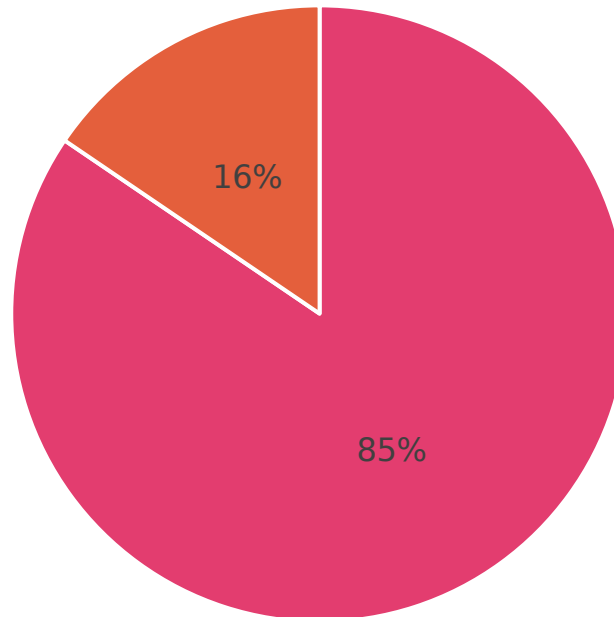

A total of 60 churches and 11 mosques were captured during this exercise.

Religious Centres Charts

■ Religious Centres Charts ■ Churches ■ Mosque