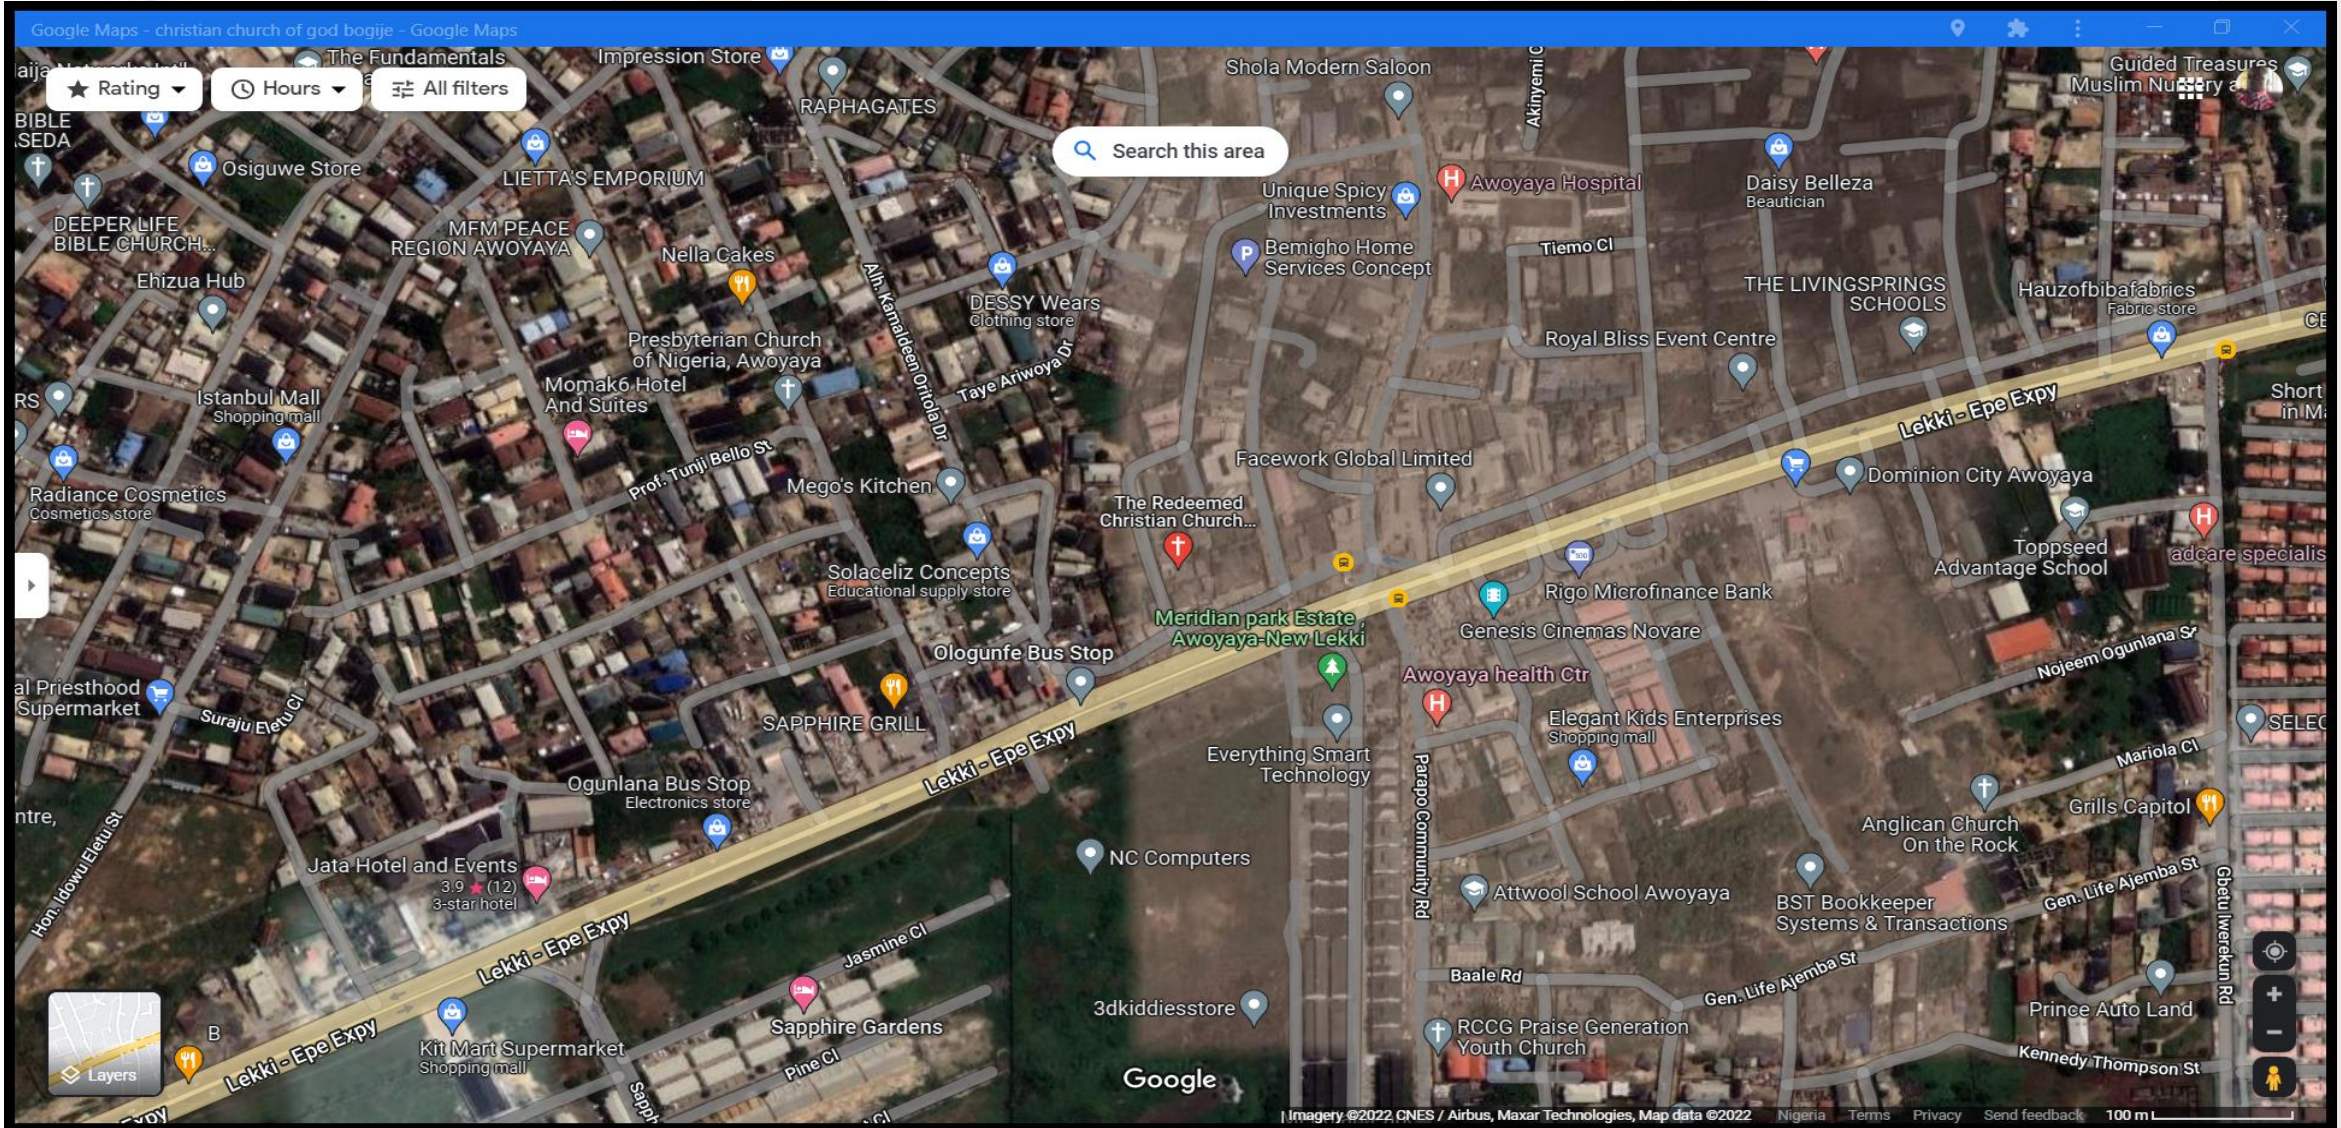

# GOOGLE MAP DETAIL

**CHRISTIAN CHURCH OF GOD (CHAPEL OF RECONCILIATION)**  
Along Lekki-Epe Expressway, Bogije, Ibeju-Lekki, Lagos State