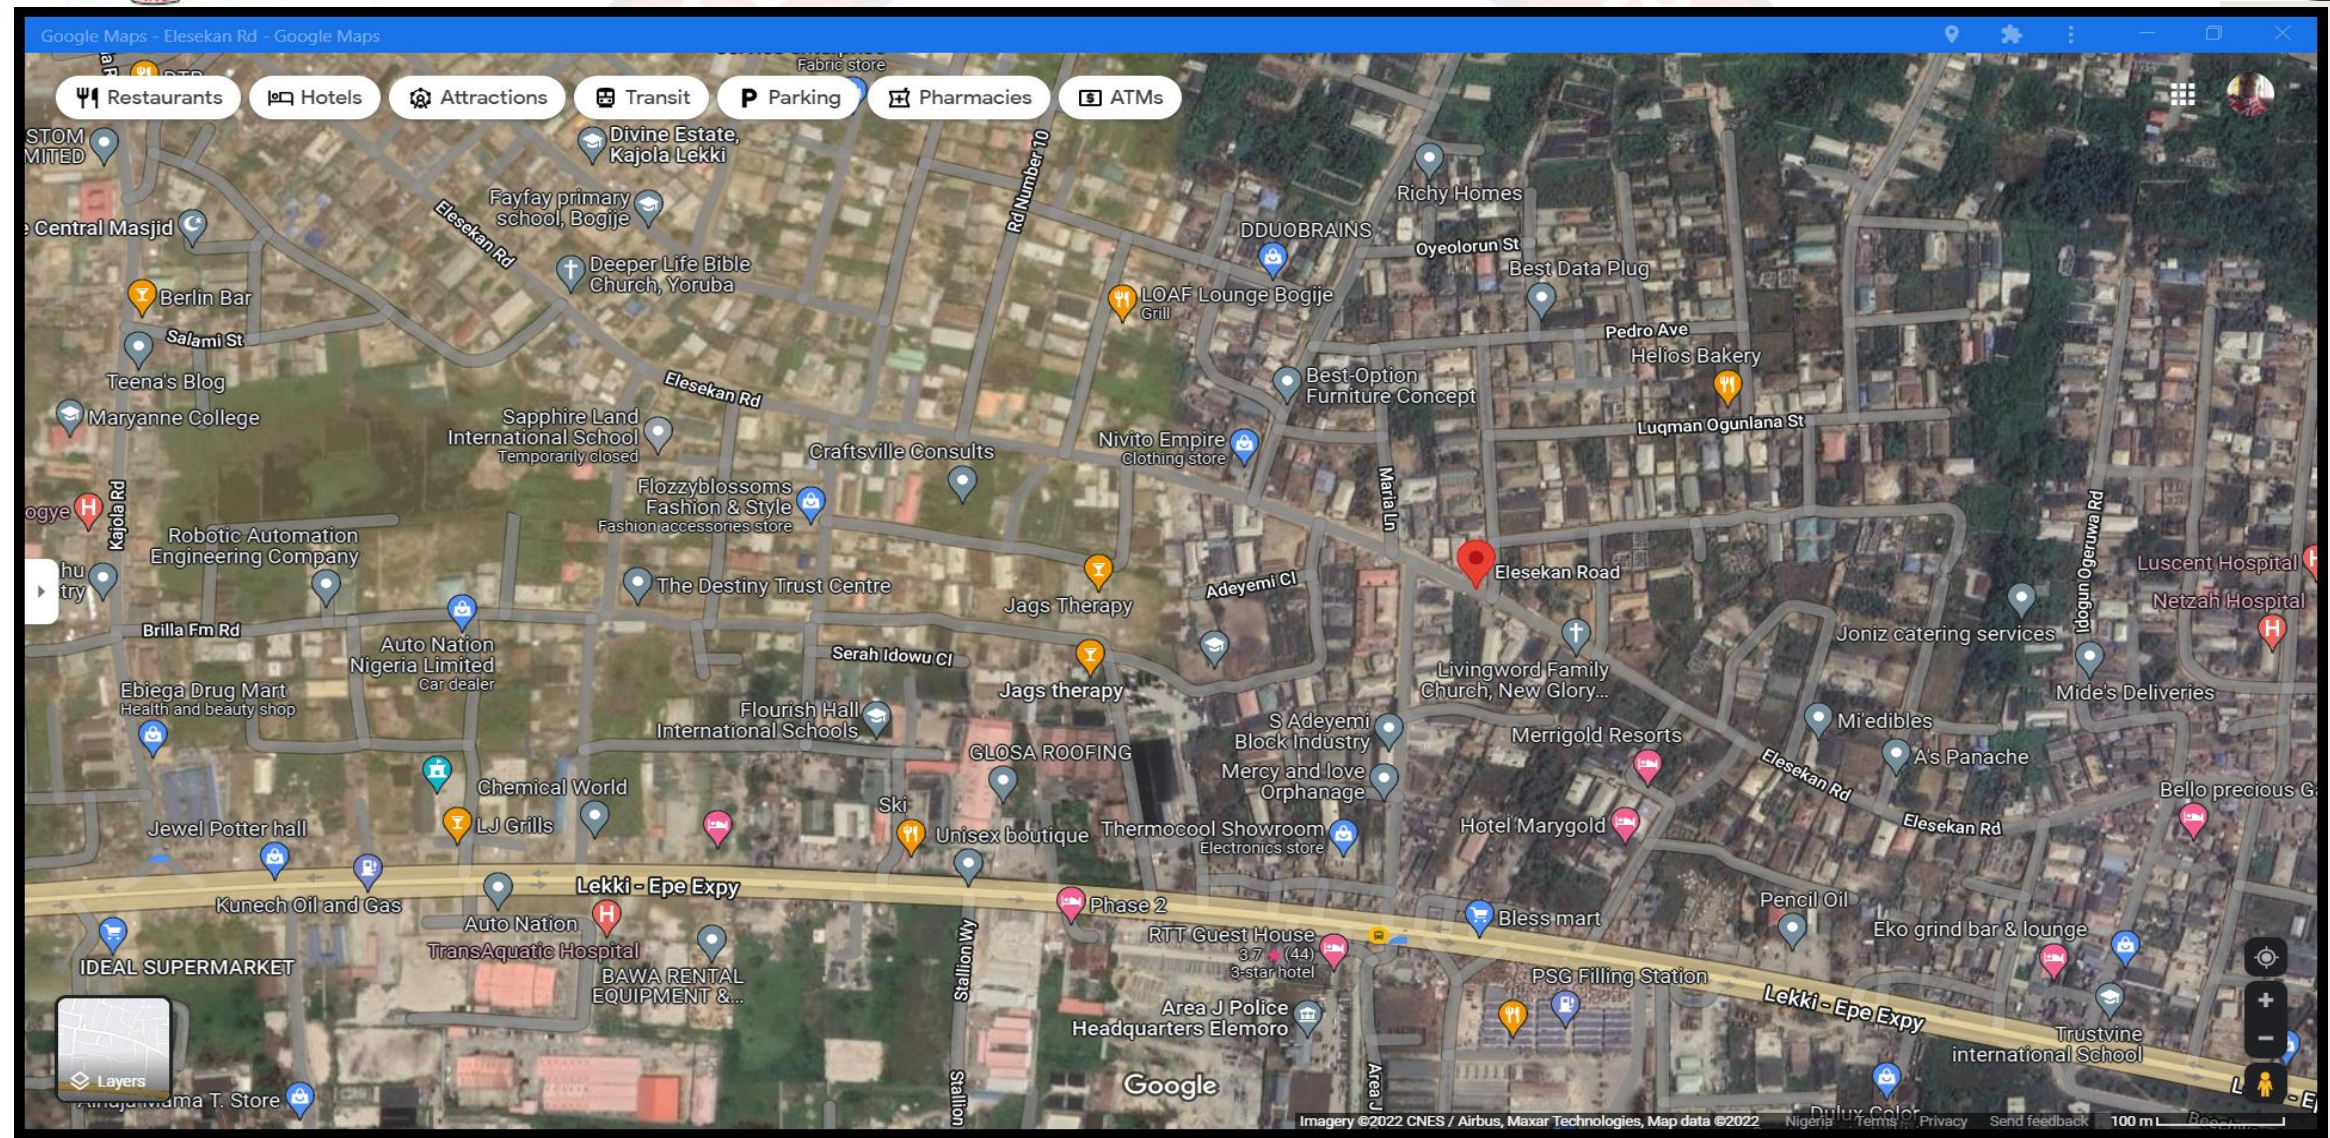

GOOGLE MAP DETAIL

THE REDEEMED CHRISTIAN CHURCH OF GOD
Pedro Avenue, Elesekan Bus-Stop, Bogije, Ibeju-Lekki, Lagos State