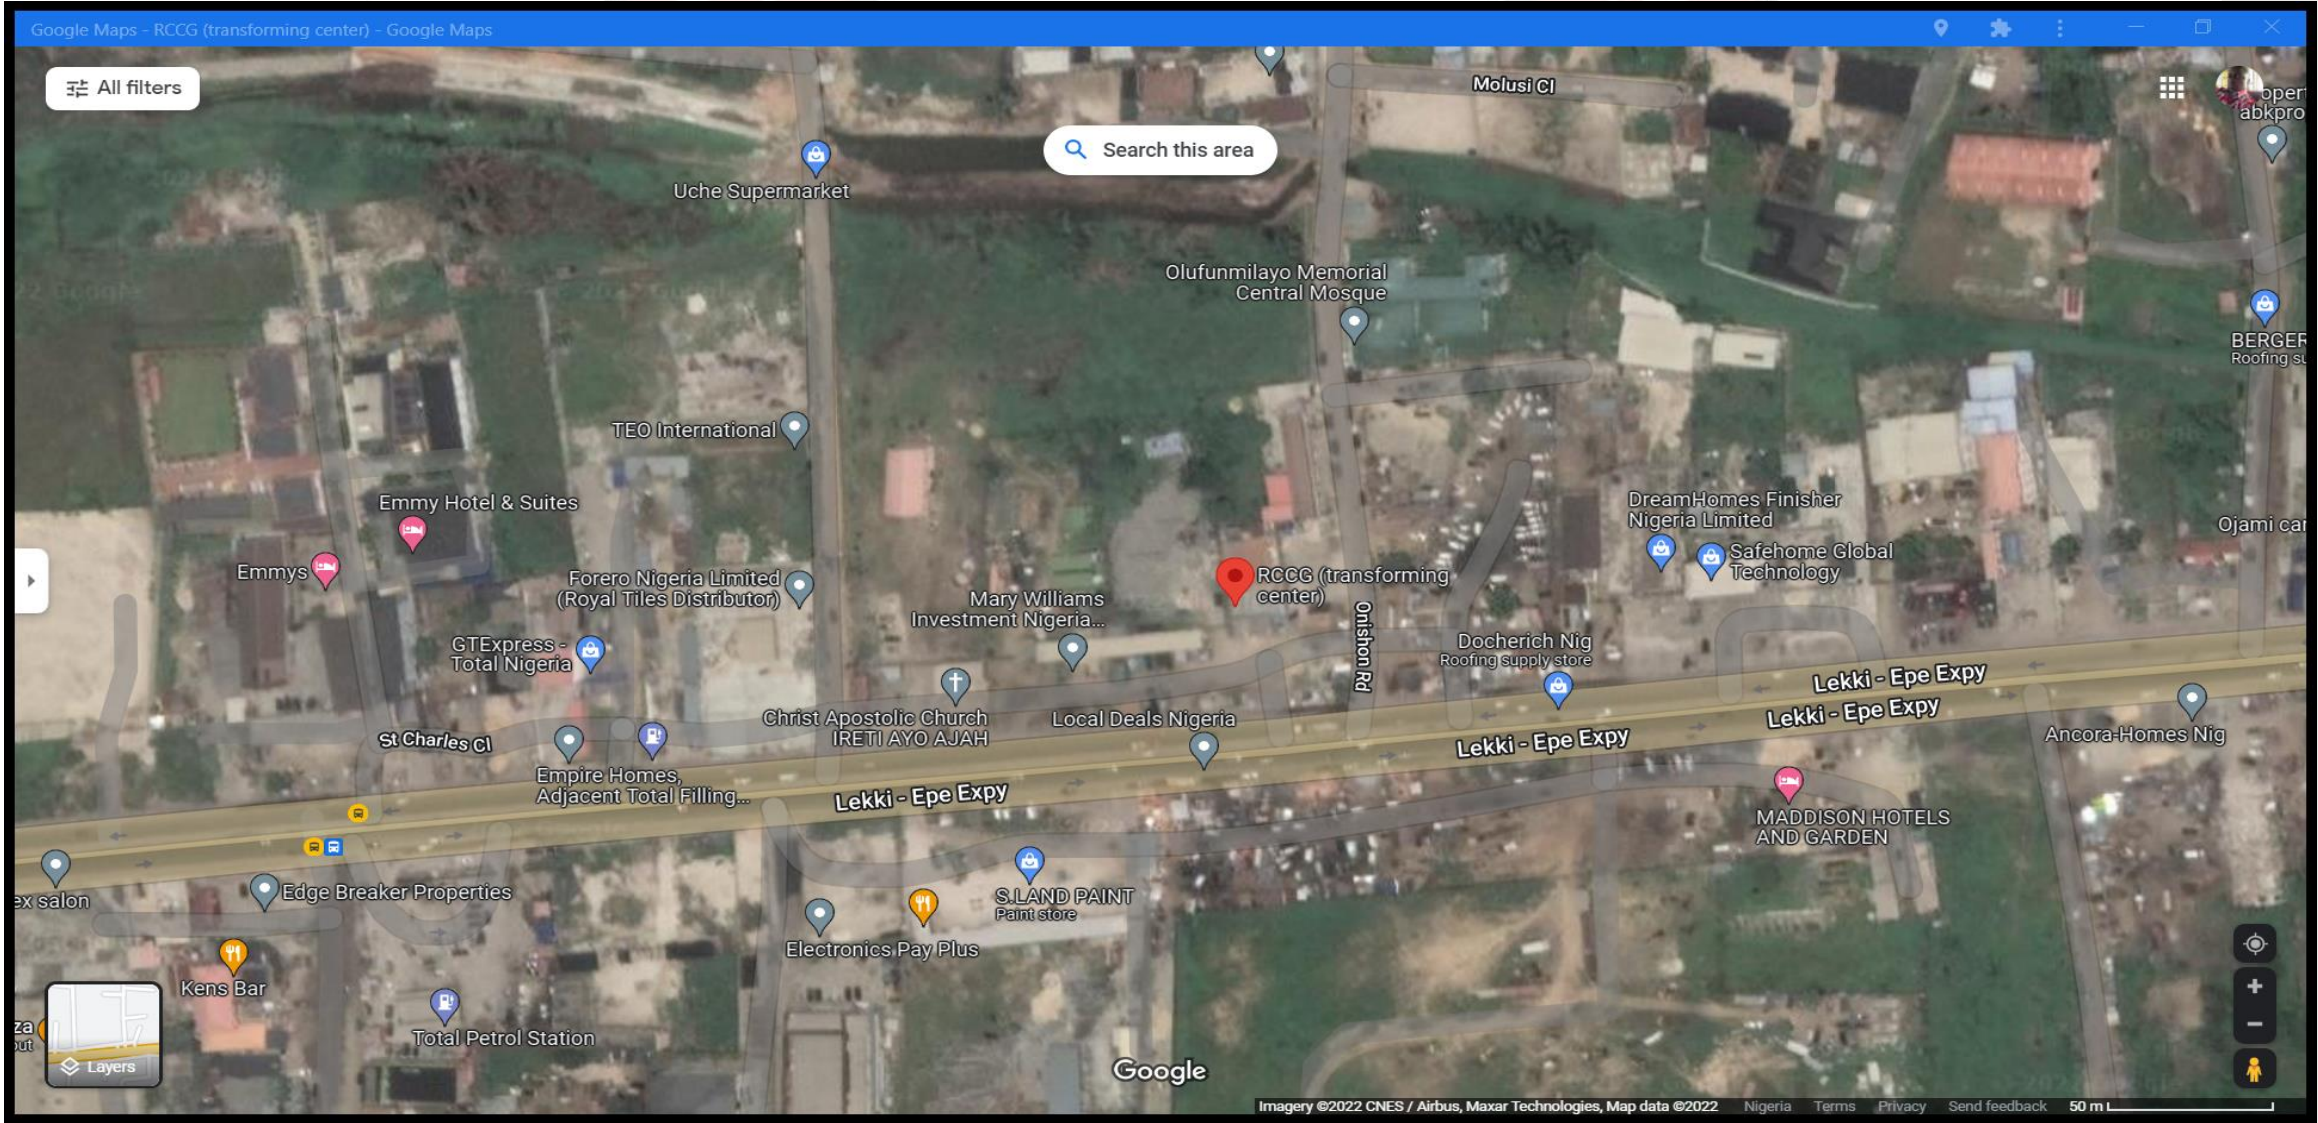

# GOOGLE MAP DETAIL

THE REDEEMED CHRISTIAN CHURCH OF GOD  
(TRANSFORMATION CENTRE)

Kajola Phase 2, Ibeju-Lekki, Lagos State