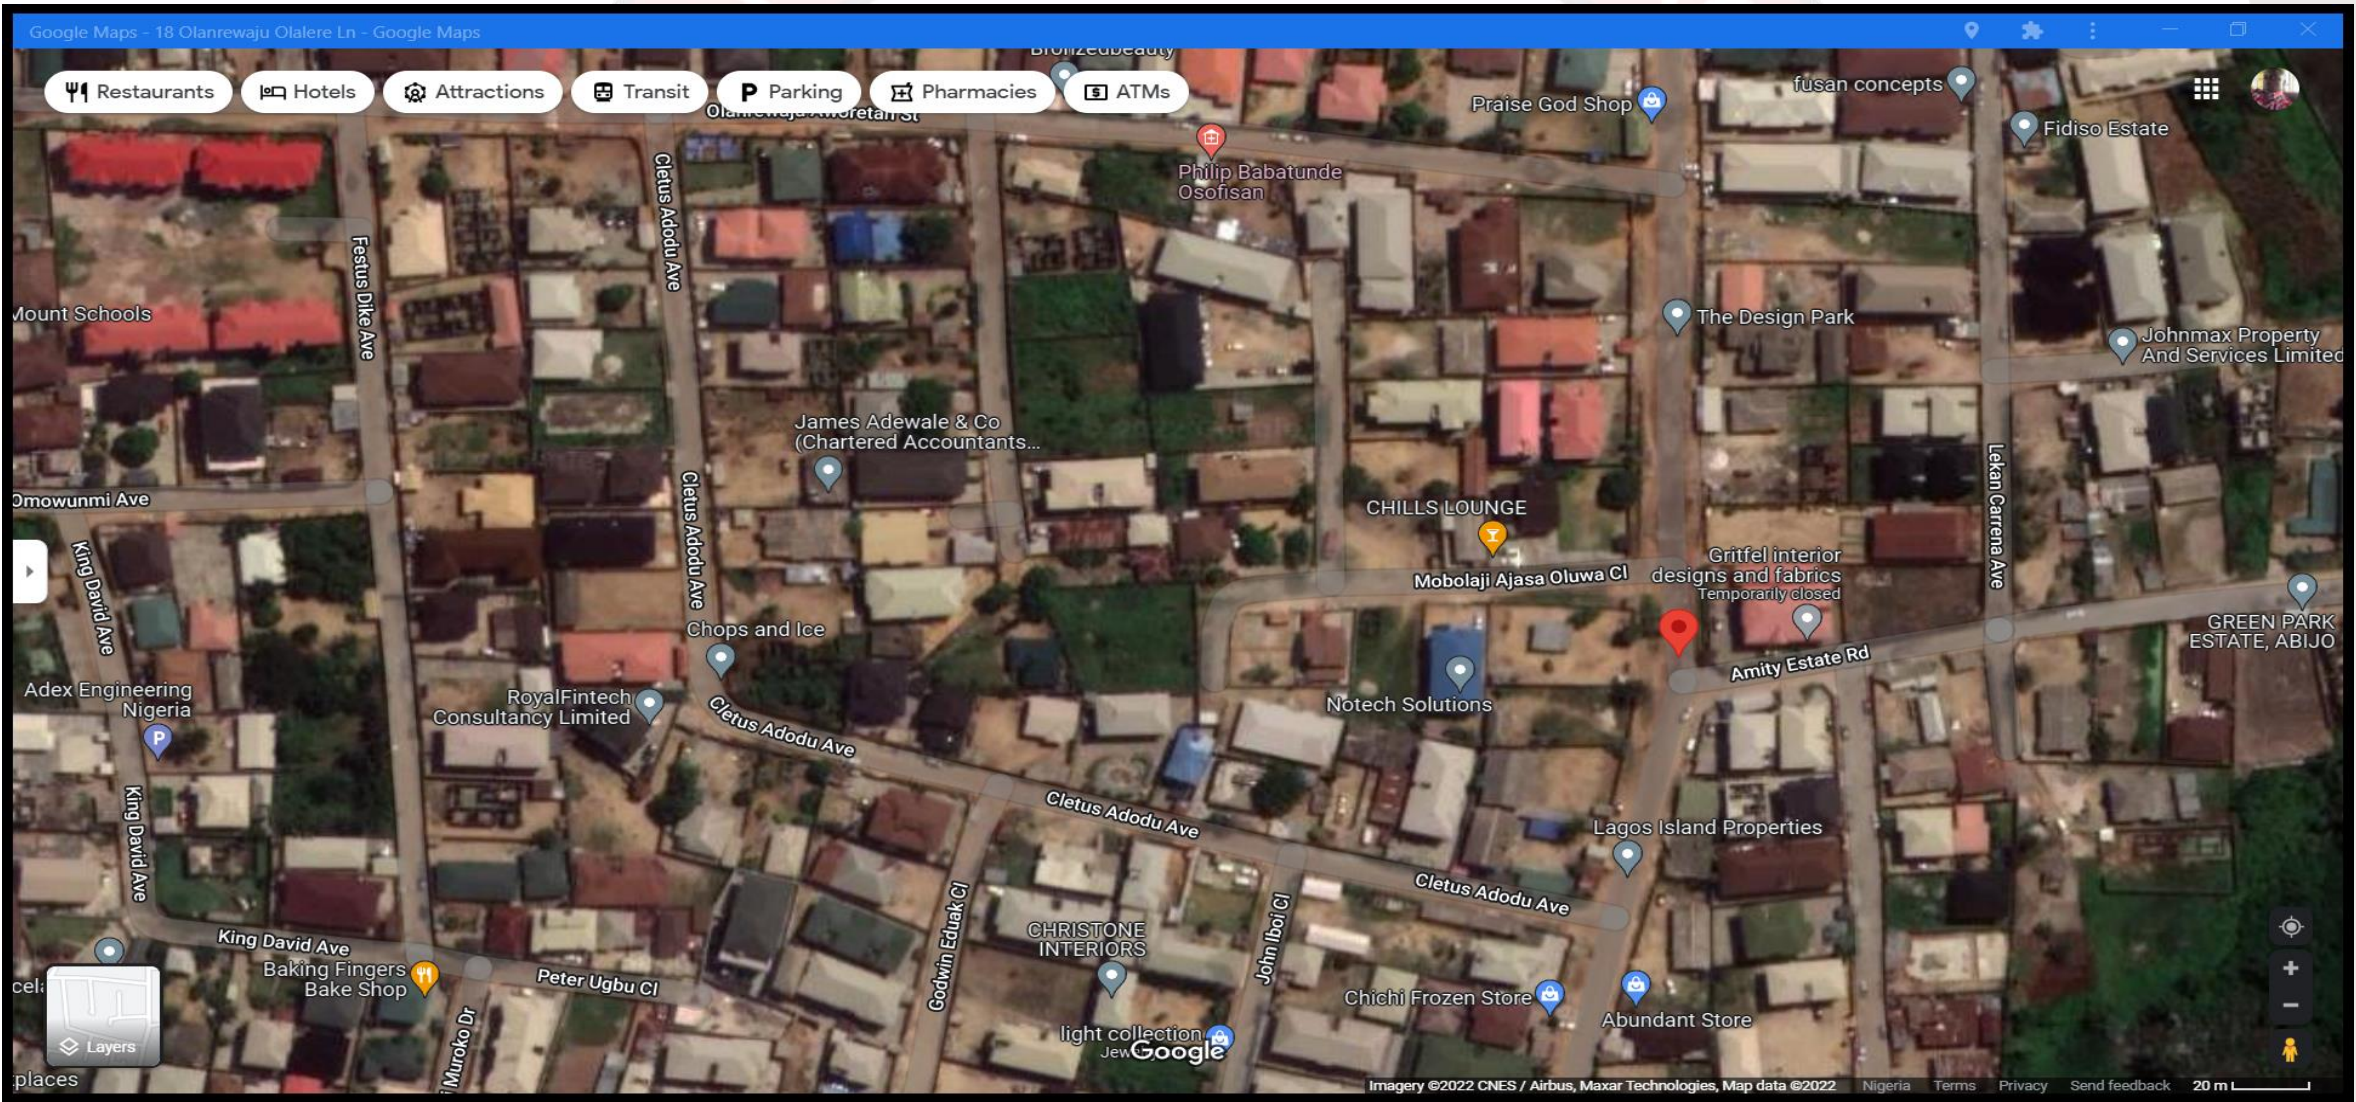

GOOGLE MAP DETAIL

THE REDEEMED CHRISTIAN CHURCH OF GOD
(OLIVE YARD PARISH)

18, Olanrewaju Olalere Lane, Fidiso Estate, Ibeju-Lekki, Lagos