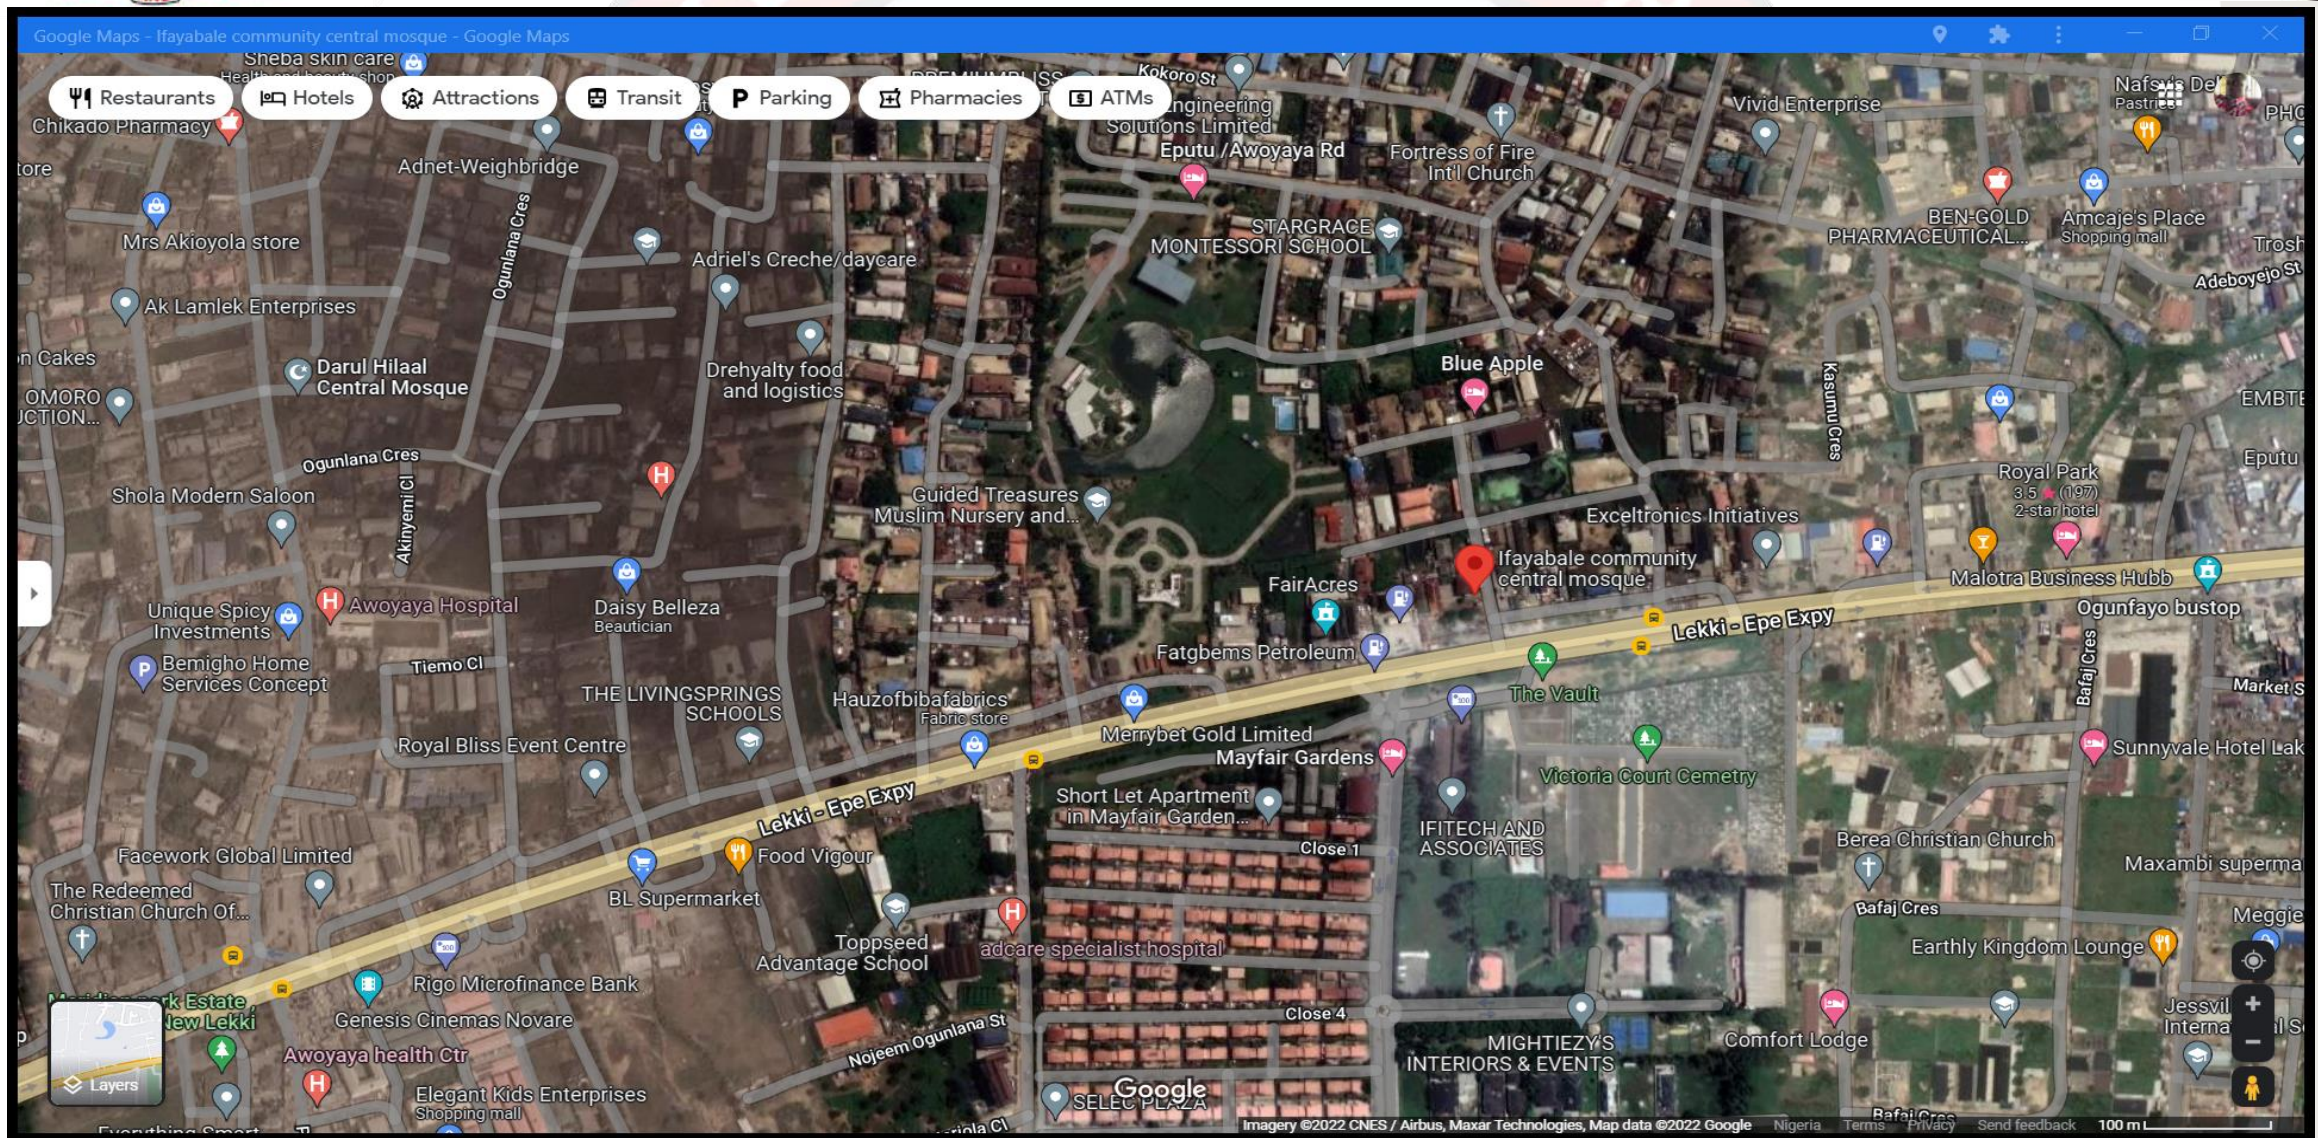

IFAYABLE COMMUNITY CENTRAL MOSQUE
Opposite Mayfair Gardens, Awoyaya Bus-Stop, Ibeju-Lekki, Lagos