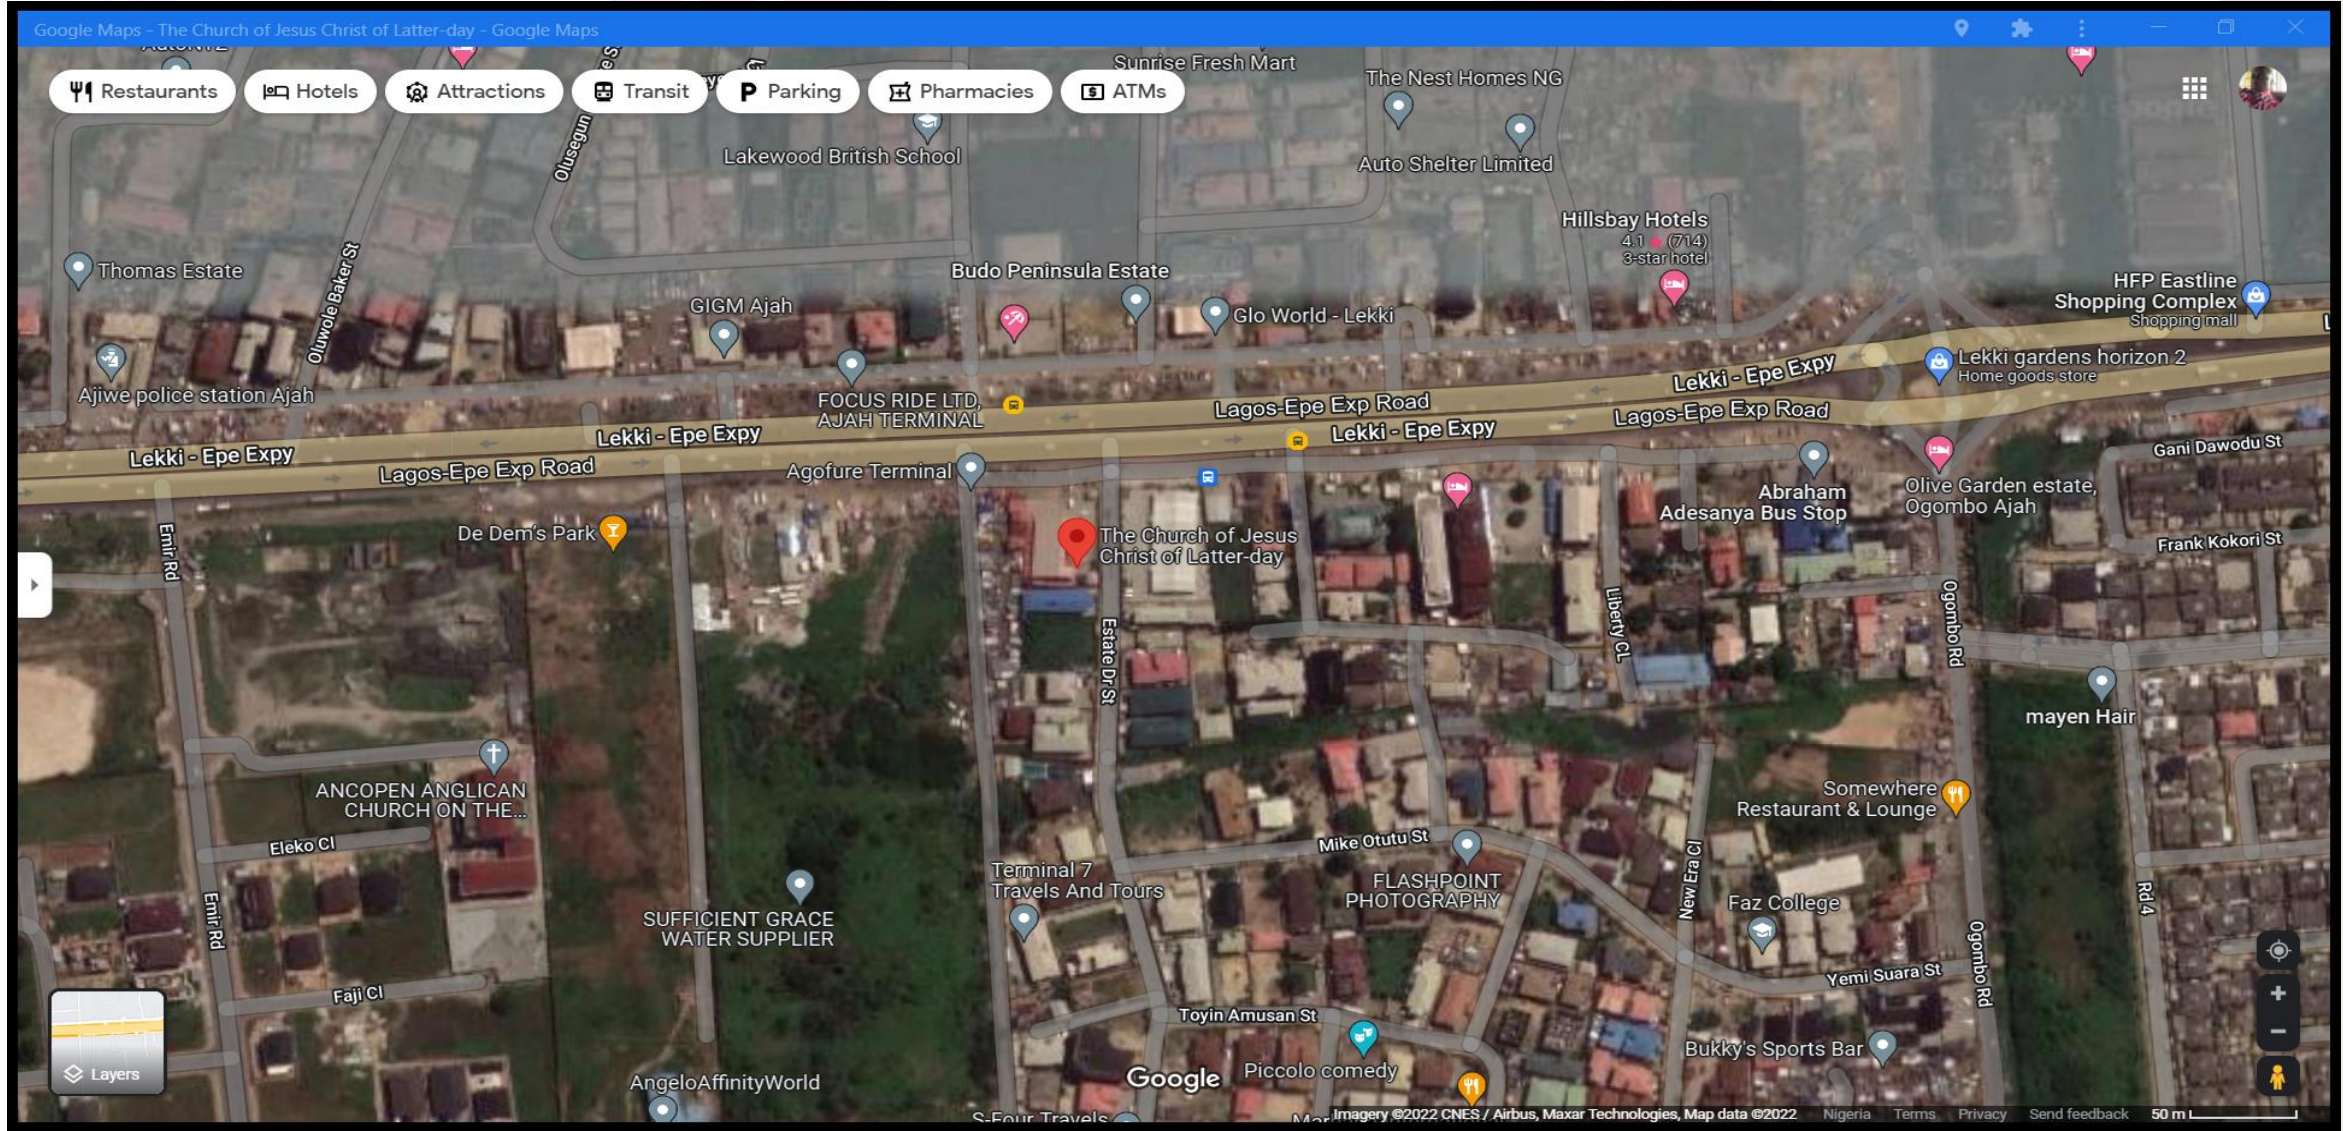

GOOGLE MAP DETAIL

THE CHURCH OF JESUS CHRIST OF LATTER-DAY SAINTS
Bogije Bus-Stop, Beside Royale Plaza, Ibeju-Lekki, Lagos State