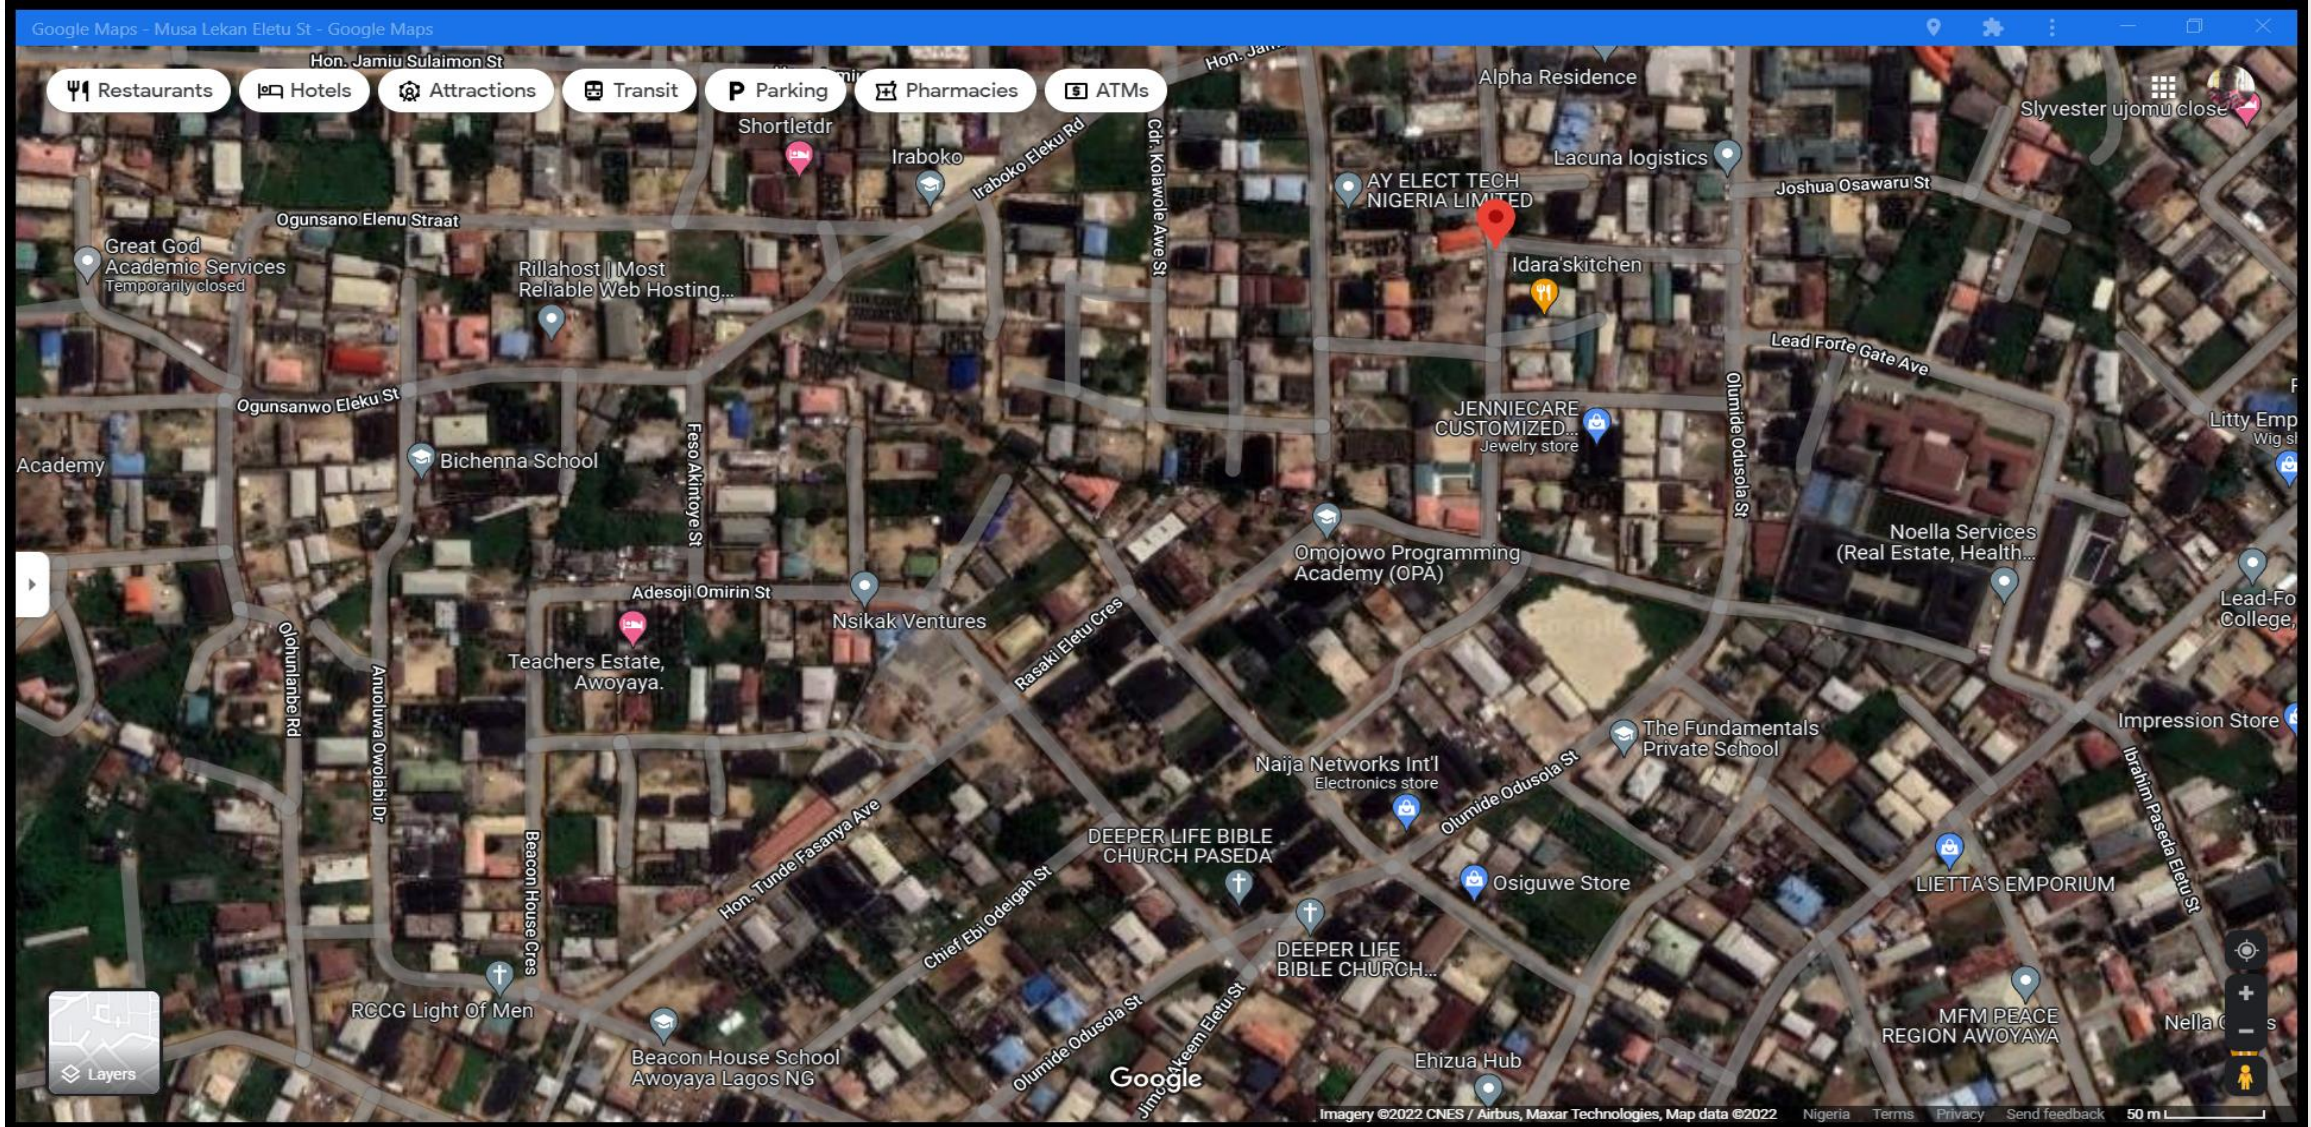

## THE REDEEMED CHRISTIAN CHURCH OF GOD (GLORY LAND) APAPA FAMILY PROVINCE 34, AREA 20

Along Lekki-Epe Expressway, Eko Akete Bus-Stop, Ibeju-Lekki, Lagos State

Structural Detail

No Access

# GOOGLE MAP DETAIL

THE REDEEMED CHRISTIAN CHURCH OF GOD  
(GLORY LAND) APAPA FAMILY PROVINCE 34, AREA 20

Along Lekki-Epe Expressway, Eko Akete Bus-Stop, Ibeju-Lekki, Lagos State