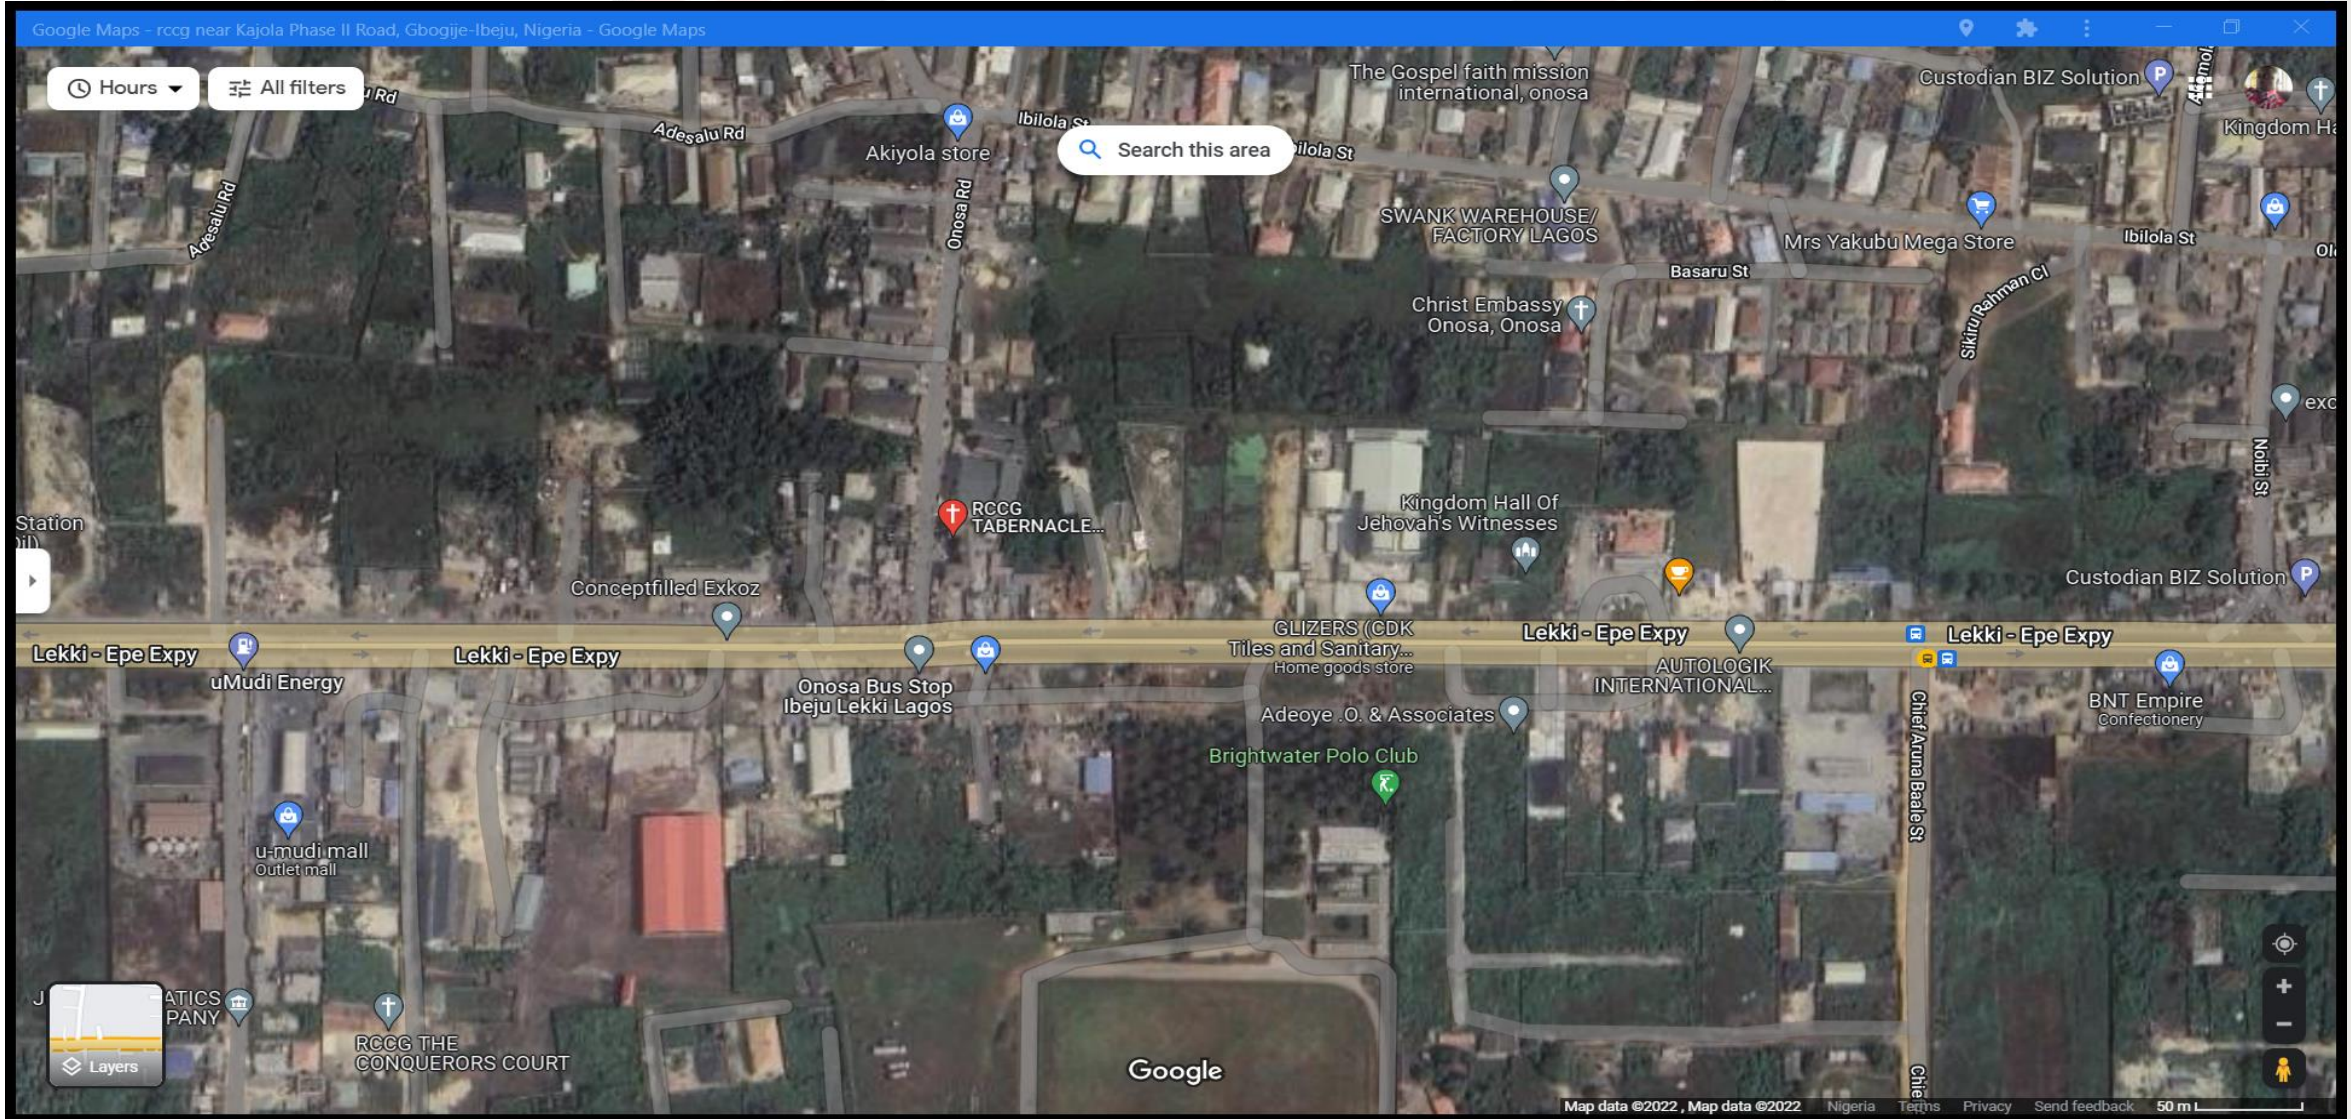

GOOGLE MAP DETAIL

THE REDEEMED CHRISTIAN CHURCH OF GOD
(TABERNACLE OF PRAISE)

Lagos Province 44, Area 28 Headquarters, Lagos State