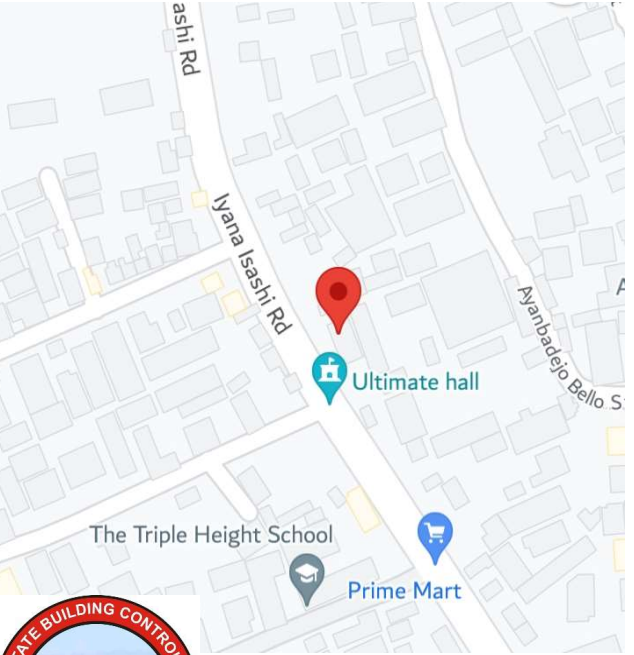

The Eternal Sacred Order of Cherubim & Seraphim

2/4, Iyana - Isashi Road, Isashi, IBA