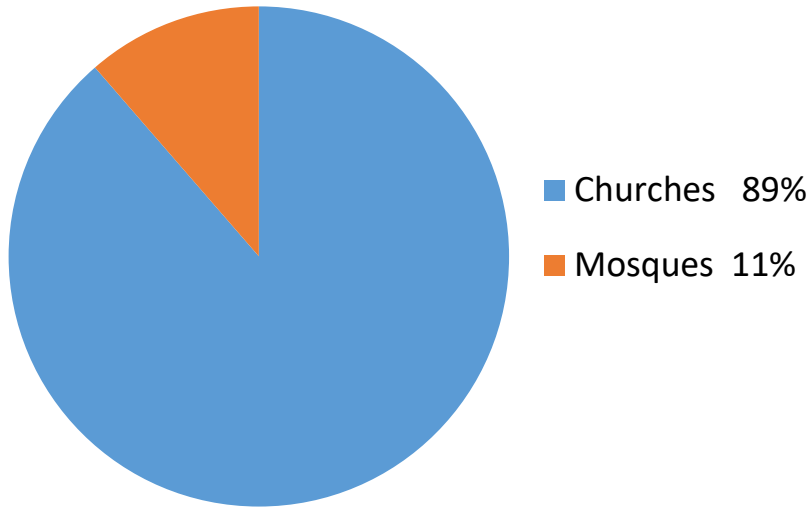

Data of Places of Worship

Places of worship in Iba