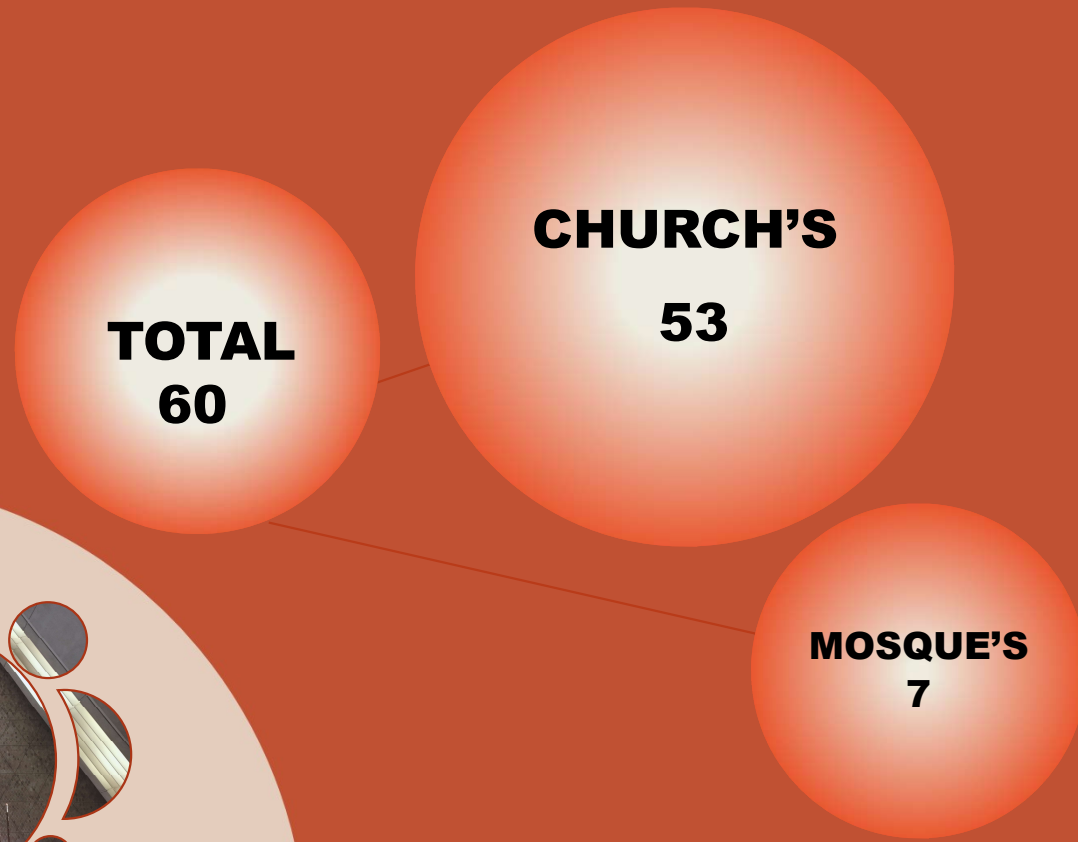

SUMMARY

COMPENDIUM OF WORSHIP CENTERS

LAGOS STATE BUILDING CONTROL AGENCY											
LIST OF CHURCHES WITHIN THE ETIOSA WEST 1 ENVIRON											
S/N	NAME OF RELIGIOUS CENTER	ADDRESS	APPROVAL STATUS	TYPE OF STRUCTURE	STRUCTURAL STATUS	NO OF FLOORS	NO OF BLOCKS	NORTHERN	EASTERN	IMAGES	TYPE OF WORSHIP CENTER
1	RHEMA CHAPEL LEKKI	ALONG ALTERNATIVE ROUTE, CHEVRON	YET TO BE ASCERTAINED	PERMANENT	NOT DISTRESSED	2	1	6.4483312	3.5411574		CHURCH
2	SALVATION MINISTRIES LEKKI	FRANCIS ODUNTUYO STREET, OFF ALTERNATIVE ROUTE, CHEVRON	YET TO BE ASCERTAINED	PERMANENT	NOT DISTRESSED	3	1	6.4483533	3.5411353		CHURCH
3	RCCG, HIS THRONE ROOM, PROVINCE 24	, OFF CHEVRON DRIVE, BEHIND SCINTILLA EVENT CENTRE, ALONG ALTERNATIVE DRIVE, ETIOSA, LAGOS	YET TO BE ASCERTAINED	PERMANENT	NOT DISTRESSED	1	1	6.4483583	3.5483233		CHURCH
4	TREK CHEVRON	, ALONG ALTERNATIVE DRIVE, CHEVRON, ETIOSA, LAGOS	YET TO BE ASCERTAINED	PERMANENT	NOT DISTRESSED	1	1	6.4483478	3.5377142		CHURCH
5	OUR LADY STAR OF THE SEA	, MOTHERN FORESHORE ROAD, OFF CHEVRON DRIVE	YET TO BE ASCERTAINED	PERMANENT	NOT DISTRESSED	1,2	2	6.4556735	3.5238242		CHURCH
6	RCCG GREEN PASTURES PARISH	, 14 CHEVRON DRIVE BY MOTHERN FORESHORE ROAD	YET TO BE ASCERTAINED	PERMANENT	NOT DISTRESSED	1	1				CHURCH
7	RCCG, NEPHZIDAH ASSEMBLY LP 23	, ALONG UDECO MEDICAL ROAD, CHEVRON ESTATE	YET TO BE ASCERTAINED	PERMANENT	NOT DISTRESSED	4	1	6.4487238	3.5276358		CHURCH

Page 1