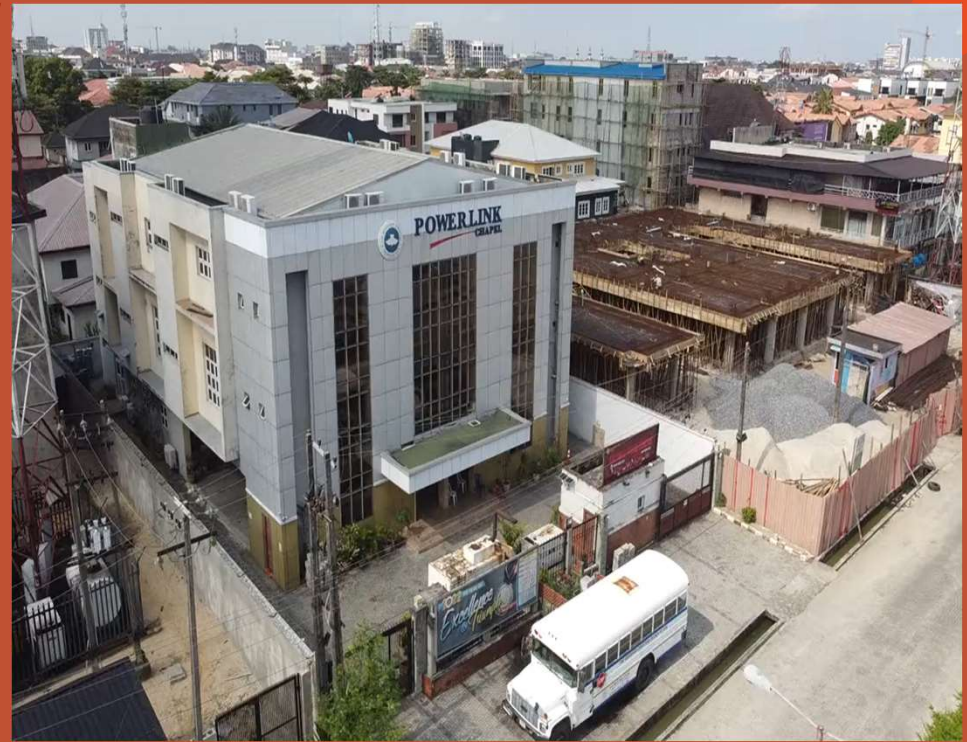

REDEEM CHRISTIAN CHURCH OF GOD, POWERLINK CHAPEL

38, PROVIDENCE STREET, LEKKI PHASE 1 ETI-OSA LAGOS

NO. OF FLOOR'S 3

NO. OF BLOCKS 1

CO,ORDINATE 6.4321237 N 3.4676799 E