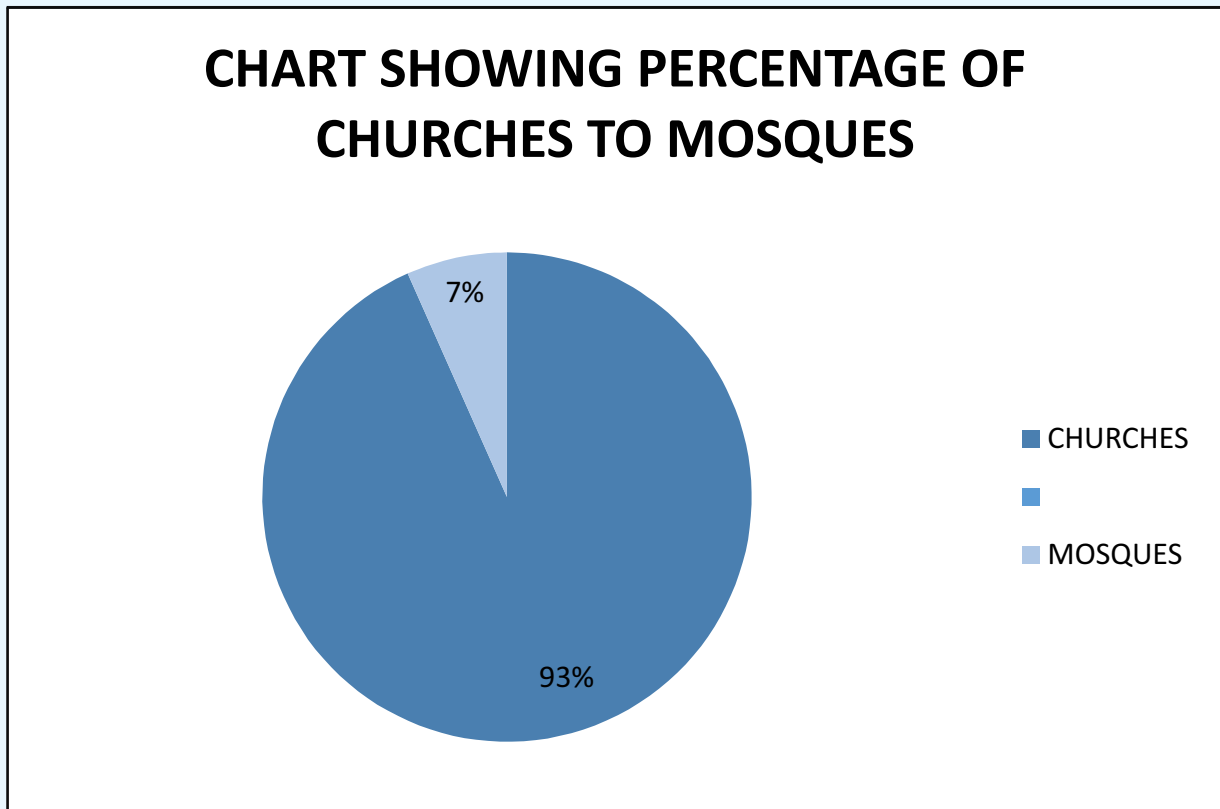

## 5.0 CENSUS

A total of 44 churches and 3 mosques were captioned during this exercise.

It was observed during the exercise that Redeemed Christian Church of God have the highest number of buildings in Ayobo/Ipaja District. The chart below illustrates the percentage of churches to mosques within the District