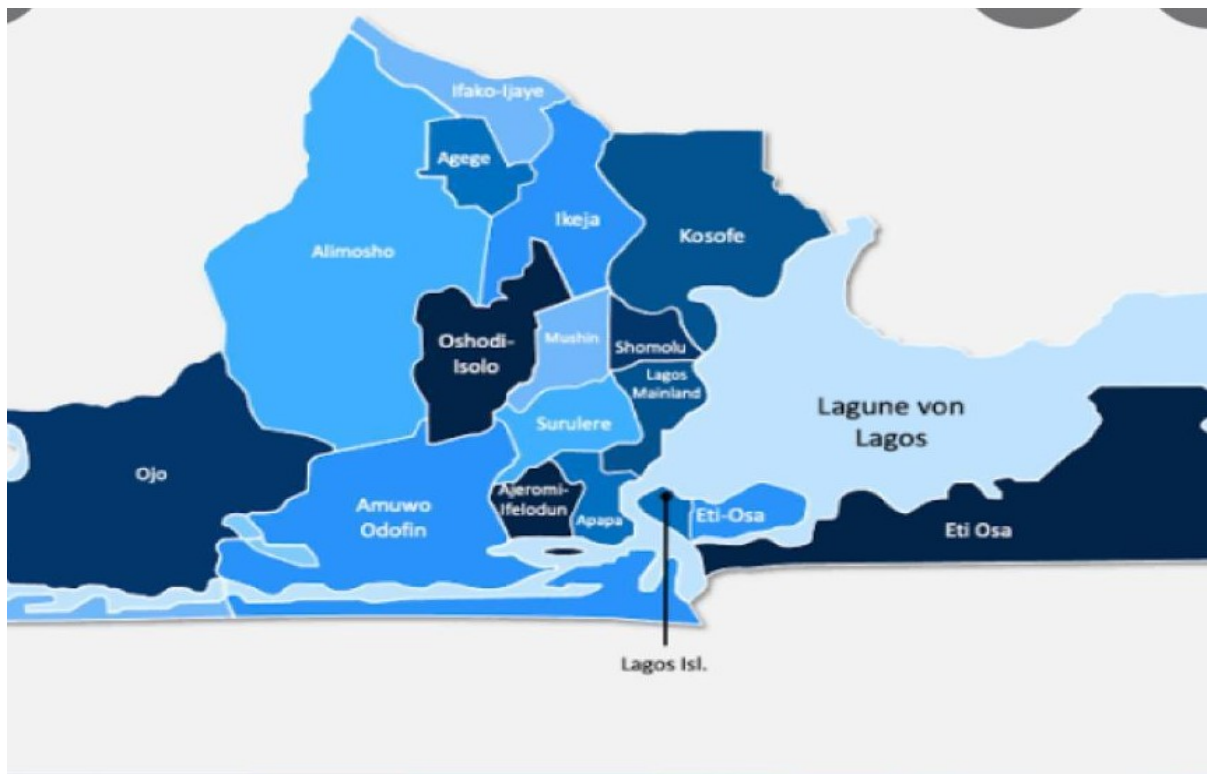

OJO OLAJUMOKE SIKIRAT

BADERO SAMUEL OLAMAYOWA

SEPTEMBER, 2022

CONTENTS

CONTENT PAGE	2
MAP OF LAGOS STATE	3 - 4
INTRODUCTION	5
LAGOS STATE LOCAL GOVERNMENT	6
LOCAL GOVERNMENT AREA IN IKEJA DIVISION	6
DISTRICTS IN ALIMOSHO LOCAL GOVERNMENT AREA	7
MAP OF ALIMOSHO DISTRICT	
ALIMOSHO DISTRICT BOUNDARY/MAJOR ROADS	
MAJOR COMMUNITIES IN ALIMOSHO DISTRICT	
DISTRICT THAT SHARED BOUNDARY WITH ALIMOSHO DISTRICT	
NAMES, ADDRESSES AND PHOTOGRAPHS OF CHURCHES IN ALIMOSHO DISTRICT	
NAMES, ADDRESSES AND PHOTOGRAPHS OF MOSQUES IN ALIMOSHO DISTRICT	
APPROVAL AND DEVELOPMENT STATUS OF CHURCHES IN ALIMOSHO DISTRICT	
APPROVAL AND DEVELOPMENT STATUS OF MOSQUES IN ALIMOSHO DISTRICT	
PIE CHART/ GRAPHS/ SUMMARY	
CHALLENGES AND CONCLUSION	

MAP OF LAGOS STATE

INTRODUCTION

This is a compendium of religious worship centre's (Churches and Mosques) within Alimosho district only. This data was achieved by visiting the religious worship centres to determine their approval status, development status and physical assessment of the building.

LAGOS STATE

A. LAGOS STATE DIVISION (FIVE (5) DIVISIONS)

B.LAGOS STATE LOCAL GOVERNMENT (TWENTY (20) LOCAL GOVERNMENTS)

1. Ikeja - Eight (8) Local Governments
2. Badagry - Three (3) Local Governments
3. Ikorodu - Three (3) Local Governments
4. Lagos Island - Three (3) Local Governments
5. Epe - Three (3) Local Governments

Shasha Akowonjo Acquisition Area

Egbeda, Pipeline, Idimu Area

Shasha Area

Orisunbare Area

New Idumu Area

Alimosho is a local government area in Lagos state Nigeria with the largest population of about 3,082,900. It has six subdivisions such as Alimosho, Egbe-Idimu, AgbadoOkeOdo, Ikotun-Igando, Mosan-Okunola and Ayoboipaja