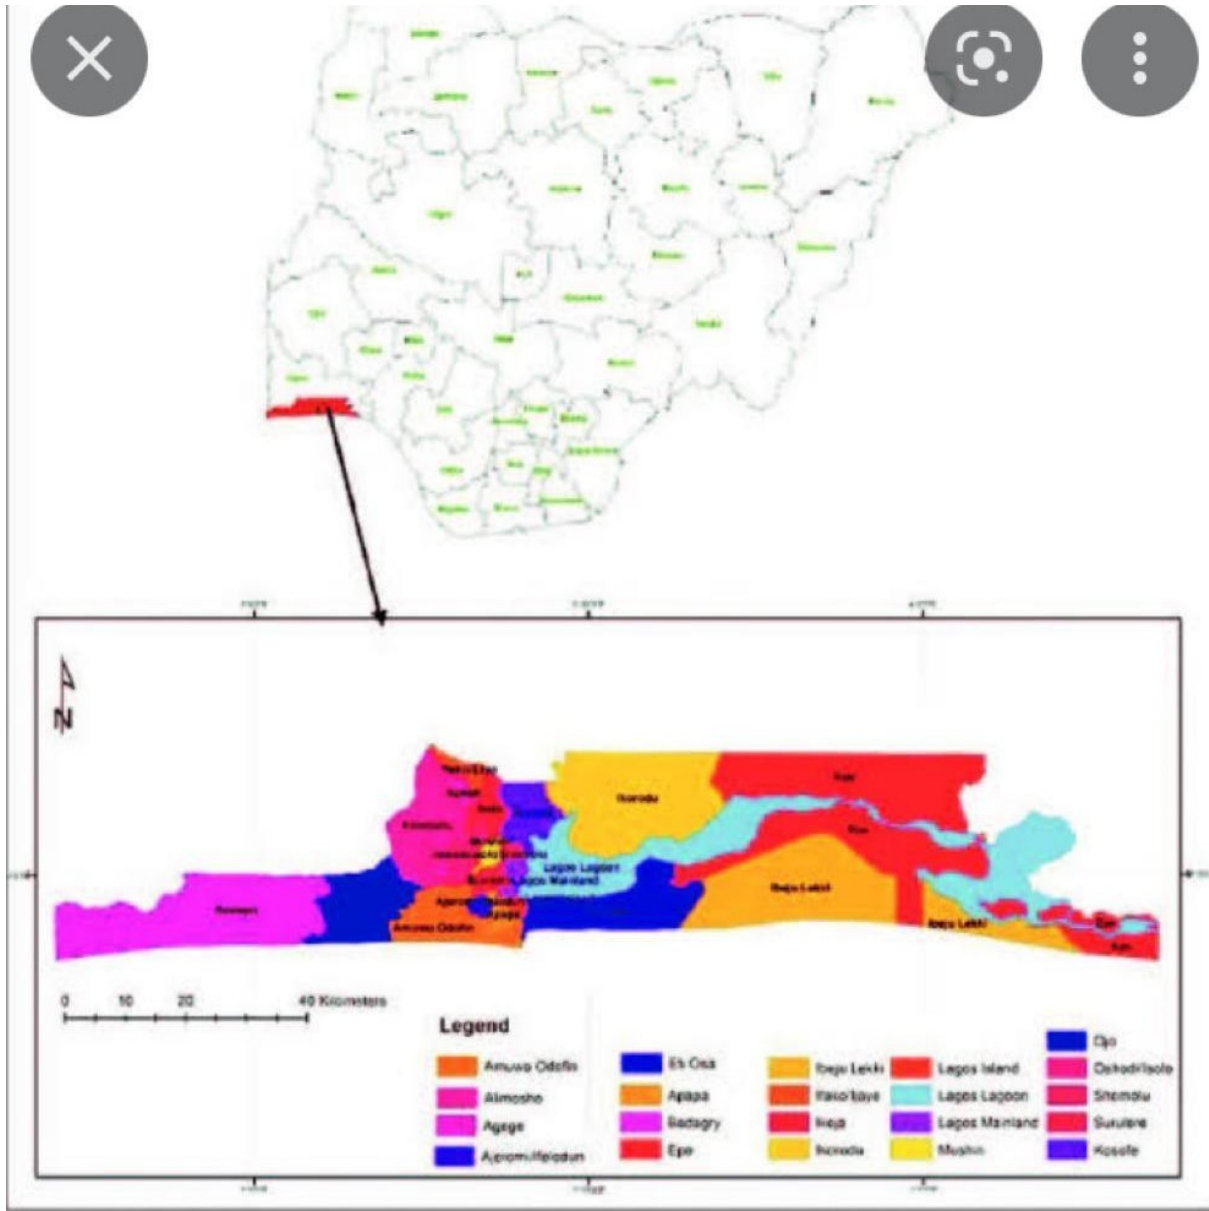

OJO OLAJUMOKE SIKIRAT

BADERO SAMUEL OLAMAYOWA

SEPTEMBER, 2022

CONTENTS

CONTENT PAGE	2
MAP OF LAGOS STATE	3 - 4
INTRODUCTION	5
LAGOS STATE LOCAL GOVERNMENT	6
LOCAL GOVERNMENT AREA IN IKEJA DIVISION	6
DISTRICTS IN ALIMOSHO LOCAL GOVERNMENT AREA	7
MAP OF ALIMOSHO DISTRICT	
ALIMOSHO DISTRICT BOUNDARY/MAJOR ROADS	
MAJOR COMMUNITIES IN ALIMOSHO DISTRICT	
DISTRICT THAT SHARED BOUNDARY WITH ALIMOSHO DISTRICT	
NAMES, ADDRESSES AND PHOTOGRAPHS OF CHURCHES IN ALIMOSHO DISTRICT	
NAMES, ADDRESSES AND PHOTOGRAPHS OF MOSQUES IN ALIMOSHO DISTRICT	
APPROVAL AND DEVELOPMENT STATUS OF CHURCHES IN ALIMOSHO DISTRICT	
APPROVAL AND DEVELOPMENT STATUS OF MOSQUES IN ALIMOSHO DISTRICT	
PIE CHART/ GRAPHS/ SUMMARY	
CHALLENGES AND CONCLUSION	

MAP OF LAGOS STATE

INTRODUCTION

This is a compendium of religious worship centre's (Churches and Mosques) within Alimosho district only. This data was achieved by visiting the religious worship centres to determine their approval status, development status and physical assessment of the building.

LAGOS STATE

A. LAGOS STATE DIVISION (FIVE (5) DIVISIONS)

B.LAGOS STATE LOCAL GOVERNMENT (TWENTY (20) LOCAL GOVERNMENTS)

1. Ikeja - Eight (8) Local Governments
2. Badagry - Three (3) Local Governments
3. Ikorodu - Three (3) Local Governments
4. Lagos Island - Three (3) Local Governments
5. Epe - Three (3) Local Governments

Shasha Akowonjo Acquisition Area

Egbeda, Pipeline, Idimu Area

Shasha Area

Orisunbare Area

New Idumu Area

Alimosho is a local government area in Lagos state Nigeria with the largest population of about 3,082,900. It has six subdivisions such as Alimosho, Egbe-Idimu, AgbadoOkeOdo, Ikotun-Igando, Mosan-Okunola and Ayoboipaja