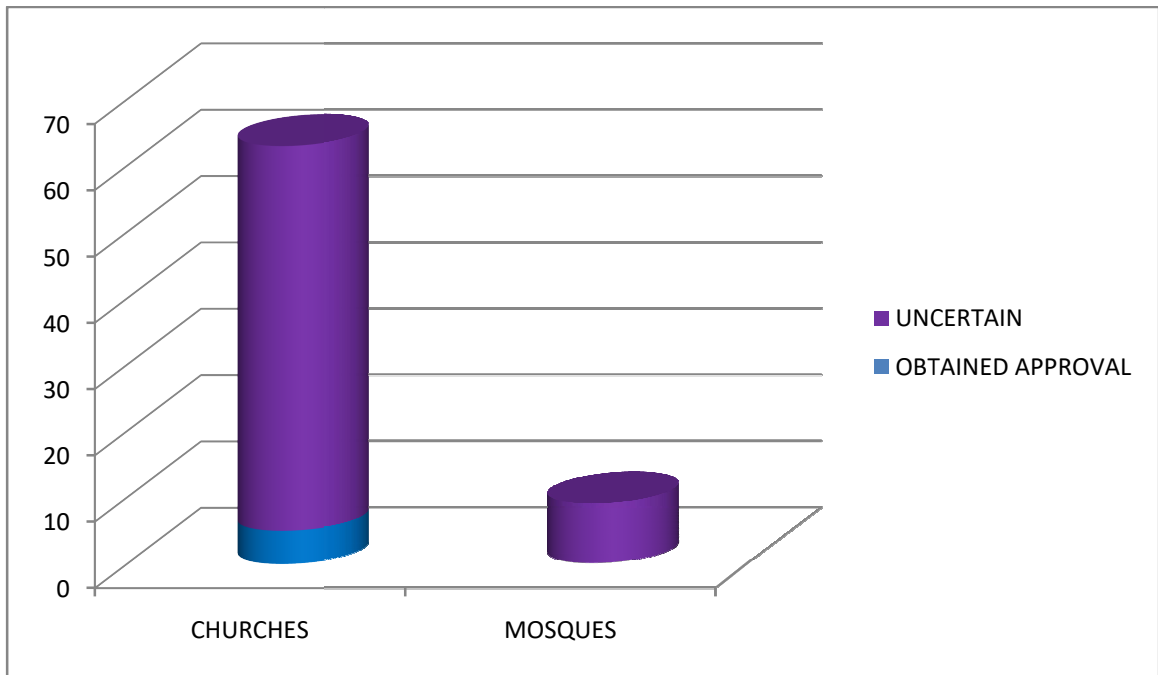

B. REPORT OF APPROVAL STATUS OF CHURCHES AND MOSQUE IN ALIMOSHO

Table B

CHURCHES/MOSQUES	OBTAINED APPROVAL	UNCERTAIN
CHURCHES	5	63
MOSQUES	-	9
TOTAL	5	72

CHART OF APPROVAL STATUS OF CHURCHES AND MOSQUE IN ALIMOSHO