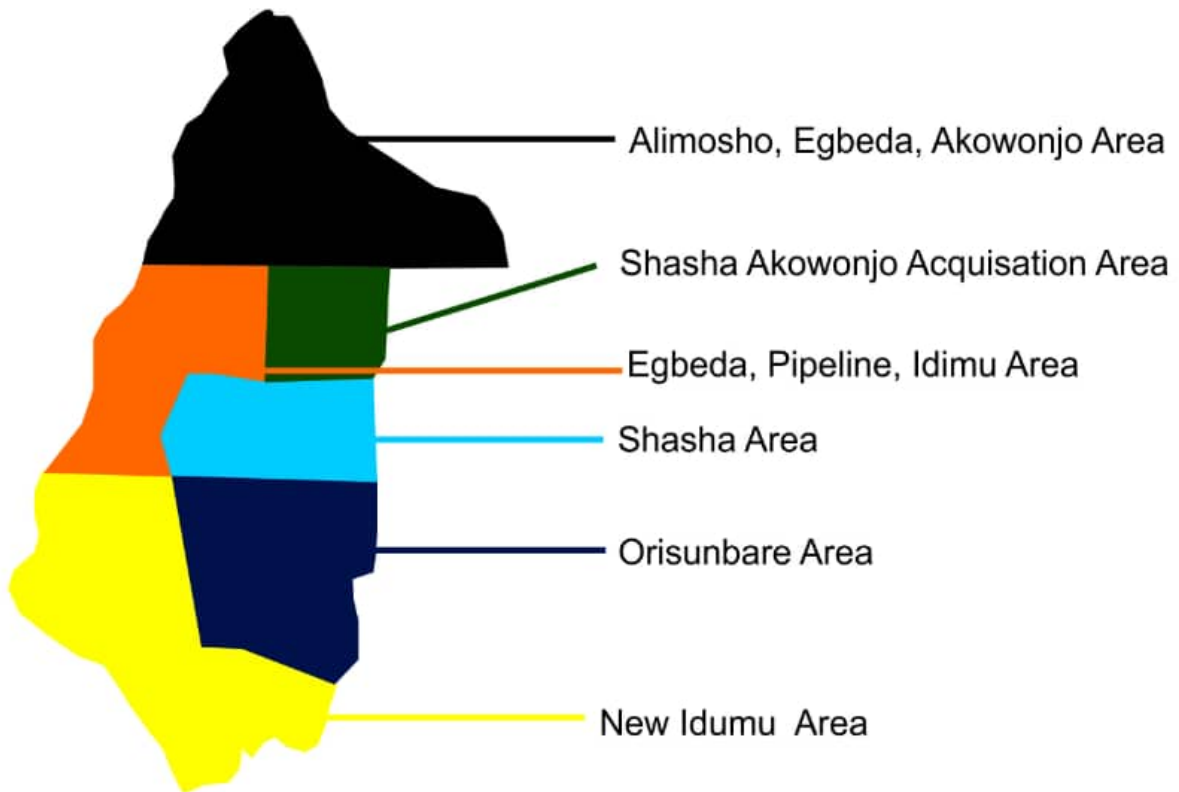

LAGOS STATE

A. LAGOS STATE DIVISION (FIVE (5) DIVISIONS)

B.LAGOS STATE LOCAL GOVERNMENT (TWENTY (20) LOCAL GOVERNMENTS)

1. Ikeja - Eight (8) Local Governments
2. Badagry - Three (3) Local Governments
3. Ikorodu - Three (3) Local Governments
4. Lagos Island - Three (3) Local Governments
5. Epe - Three (3) Local Governments

LAGOS STATE BUILDING CONTROL AGENCY

A. Local Government Areas in Ikeja Division (8 Local Government Areas)

1. Agege
2. Alimosho- Six (6) District Offices
3. Ifakoljaiye
4. Ikeja
5. Kosofe
6. Mushin
7. Somolu

B. Districts In Alimosho L.G.A (6 District Offices, L.C.D.A.s under Alimosho)

1. Alimosho
2. Egbe-Idimu
3. AgbadoOkeOdo
4. Ikotun-Igando
5. Mosan-Okunola
6. Ayoboipaja

MAP OF ALIMOSHO DISTRICT

Alimosho, Egbeda, Akowonjo Area

Shasha Akowonjo Acquisition Area

Egbeda, Pipeline, Idimu Area

Shasha Area

Orisunbare Area

New Idumu Area

Alimosho is a local government area in Lagos state Nigeria with the largest population of about 3,082,900. It has six subdivisions such as Alimosho, Egbe-Idimu, AgbadoOkeOdo, Ikotun-Igando, Mosan-Okunola and Ayoboipaja