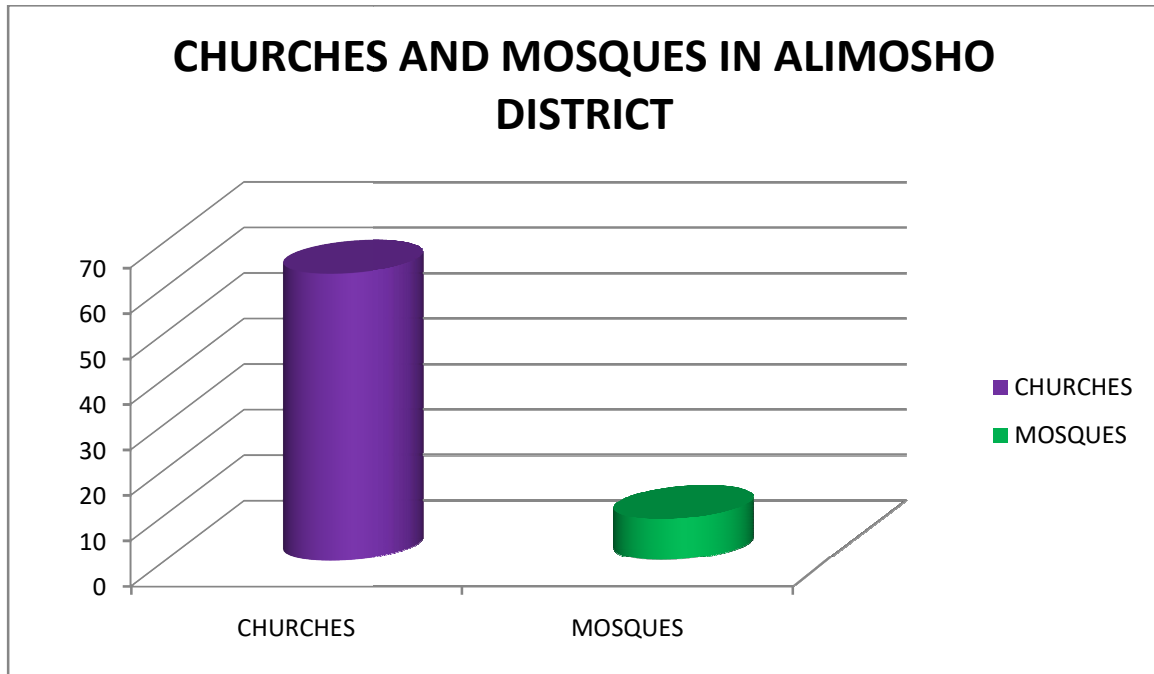

SUMMARY REPORT

A. REPORT OF CHURCHES AND MOSQUE IN ALIMOSHO.

Table A

CHURCHES/MOSQUES	NUMBERS
CHURCHES	68
MOSQUES	9
TOTAL	77

CHART OF CHURCHES AND MOSQUE IN ALIMOSHO.

FIGURE A: PIE CHART SHOWING CHURCHES AND MOSQUE IN ALIMOSHO.