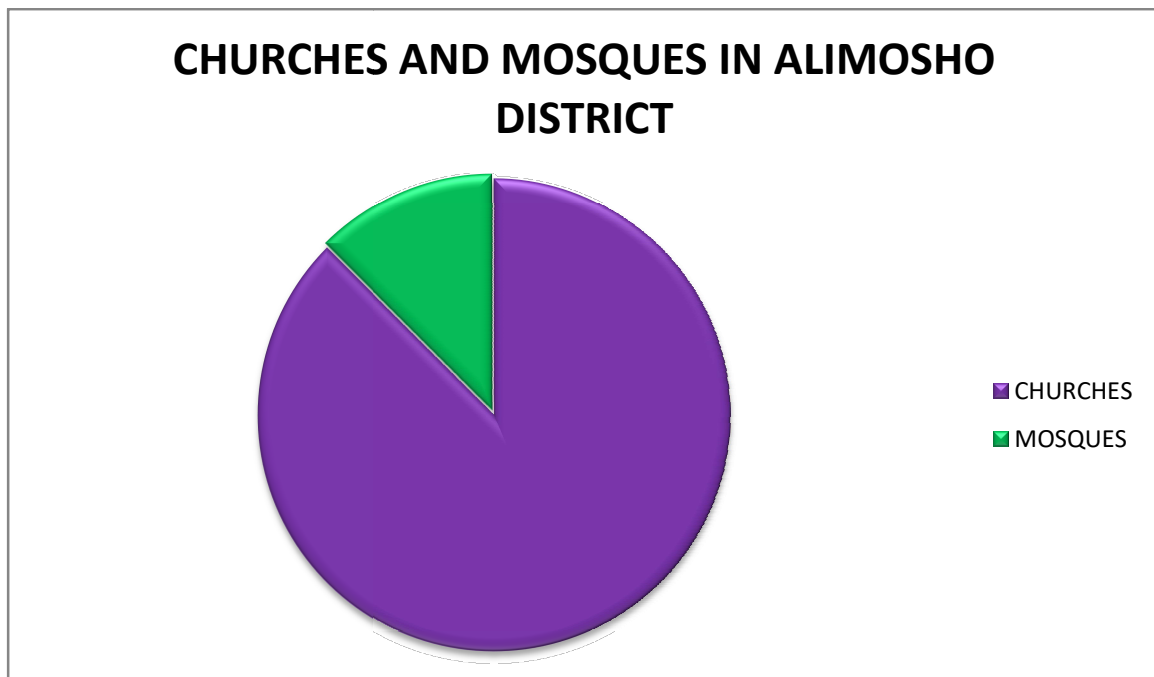

SUMMARY REPORT

A. REPORT OF CHURCHES AND MOSQUE IN ALIMOSHO.

Table A

CHURCHES/MOSQUES	NUMBERS
CHURCHES	68
MOSQUES	9
TOTAL	77

CHART OF CHURCHES AND MOSQUE IN ALIMOSHO.

FIGURE A: PIE CHART SHOWING CHURCHES AND MOSQUE IN ALIMOSHO.