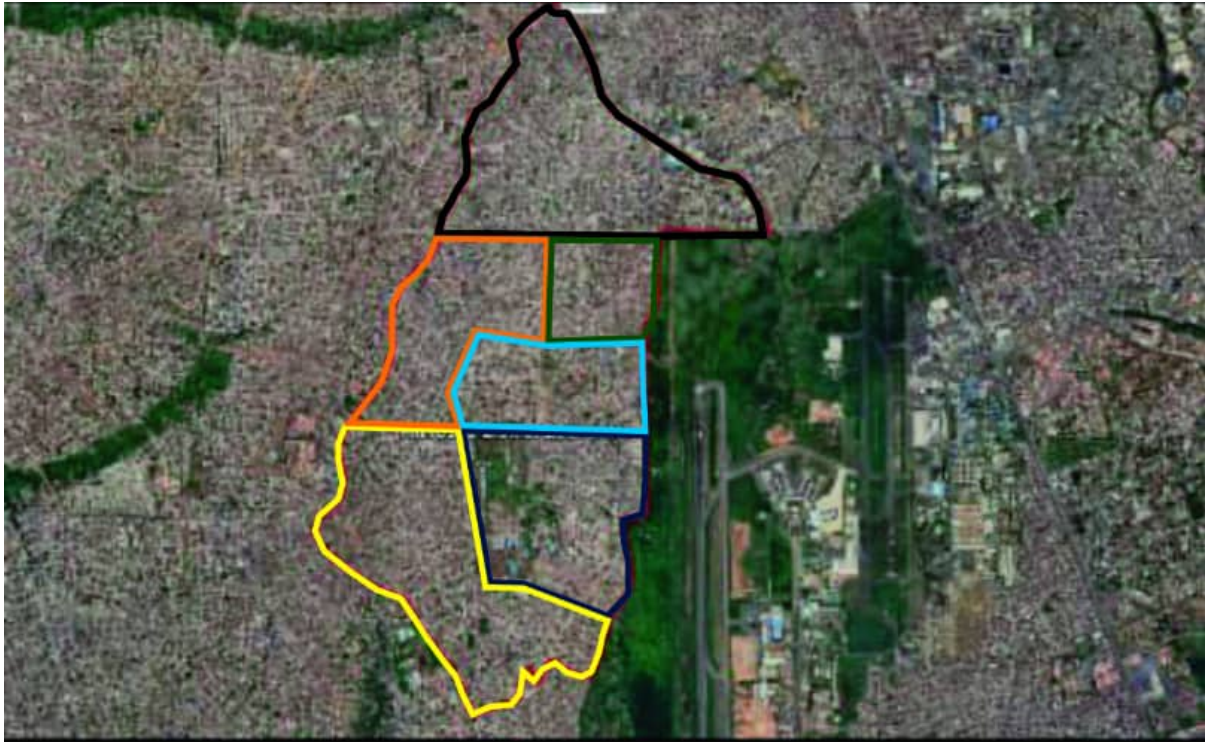

LAGOS STATE BUILDING CONTROL AGENCY

A. Local Government Areas in Ikeja Division (8 Local Government Areas)

1. Agege
2. Alimosho- Six (6) District Offices
3. Ifakoljaiye
4. Ikeja
5. Kosofe
6. Mushin
7. Somolu

B. Districts In Alimosho L.G.A (6 District Offices, L.C.D.A.s under Alimosho)

1. Alimosho
2. Egbe-Idimu
3. AgbadoOkeOdo
4. Ikotun-Igando
5. Mosan-Okunola
6. Ayoboipaja

MAP OF ALIMOSHO DISTRICT

Alimosho, Egbeda, Akowonjo Area

Shasha Akowonjo Acquisition Area

Egbeda, Pipeline, Idimu Area

Shasha Area

Orisunbare Area

New Idumu Area

Alimosho is a local government area in Lagos state Nigeria with the largest population of about 3,082,900. It has six subdivisions such as Alimosho, Egbe-Idimu, AgbadoOkeOdo, Ikotun-Igando, Mosan-Okunola and Ayoboipaja