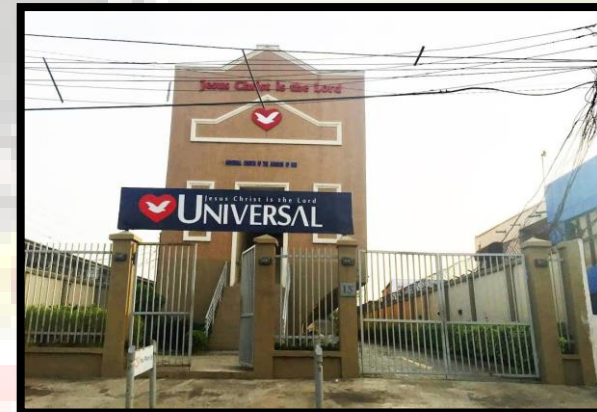

Universal Church of the Kingdom of God

Location:

13B Opebi Road, Opebi, Ikeja.

Description:

A 2 floor structure, in use as a place of worship and multipurpose hall.

Observation:

- ☐ No defects detected on the structure by visual observation.

Photographs showing the Subject Site