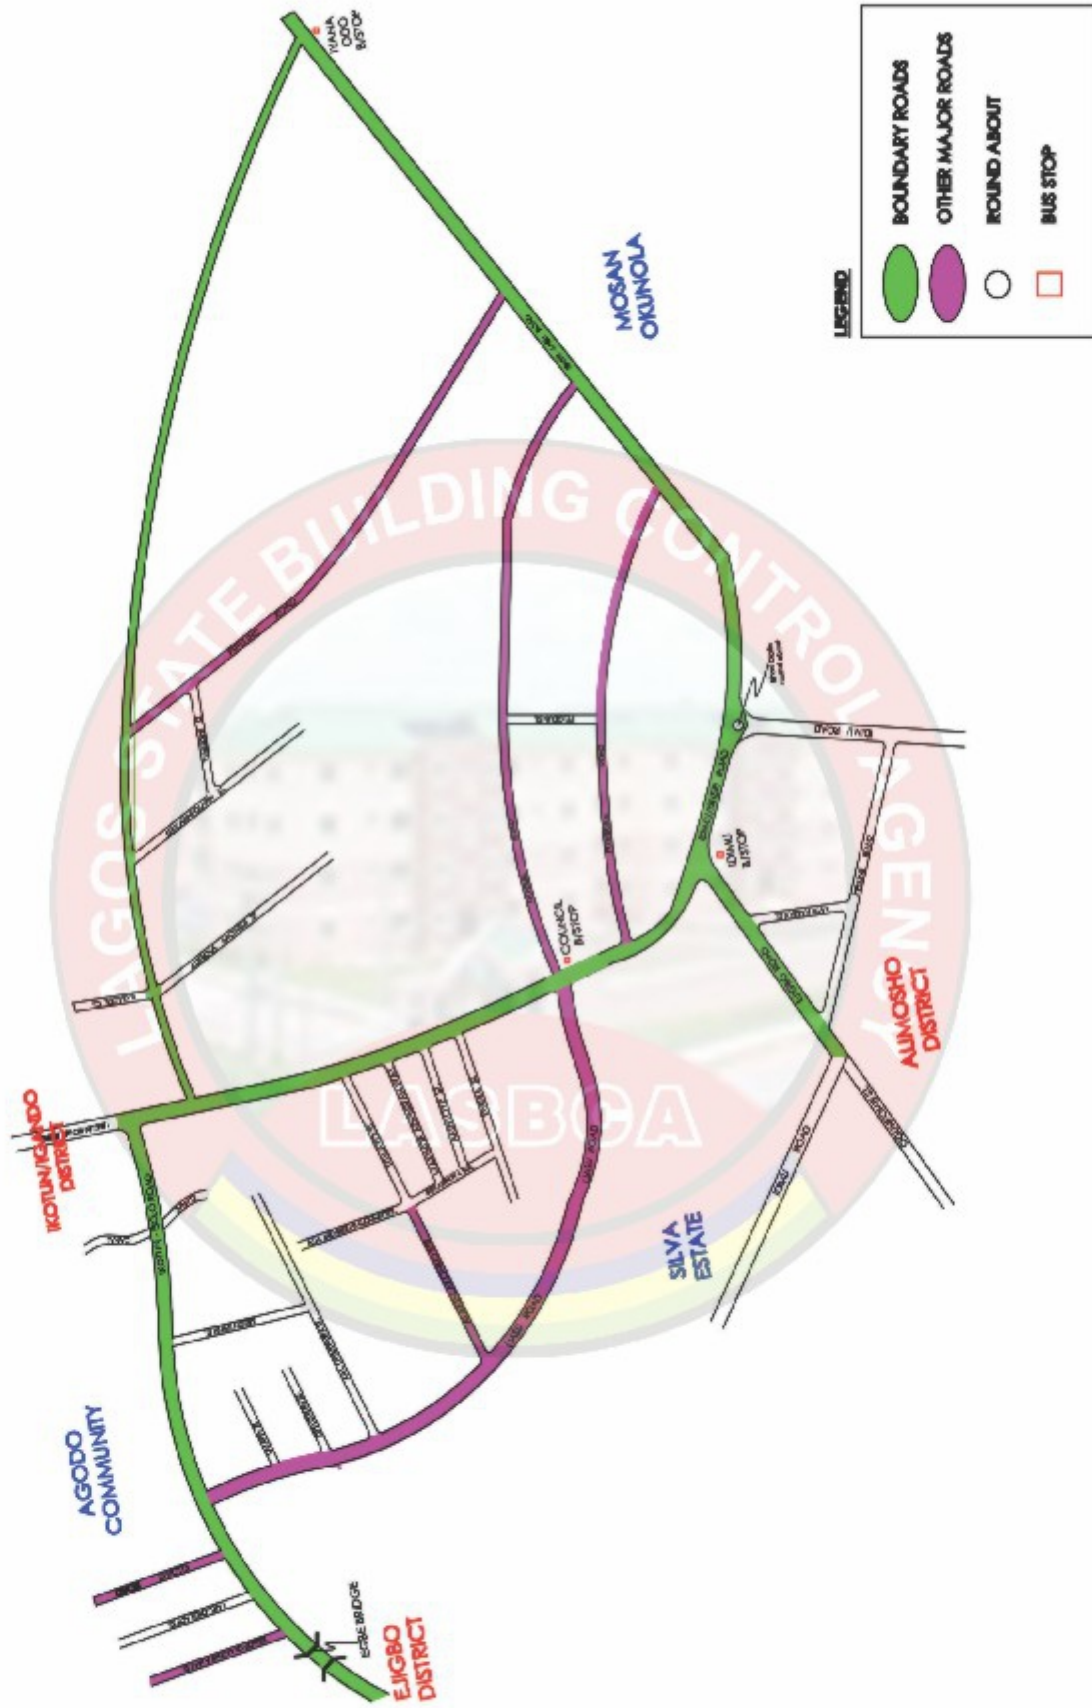

01 Liasu Road

05 Kudaki Road

02 Oladun Road

06 Bishop Olakunle
Ajani Street

03 Powerline Road

07 Alake Lakonko Street

04 Pipeline Road

**LOCATION SKETCH OF EGBE-IDIMU DISTRICT,
ALIMOSHO LOCAL GOVERNMENT AREA**