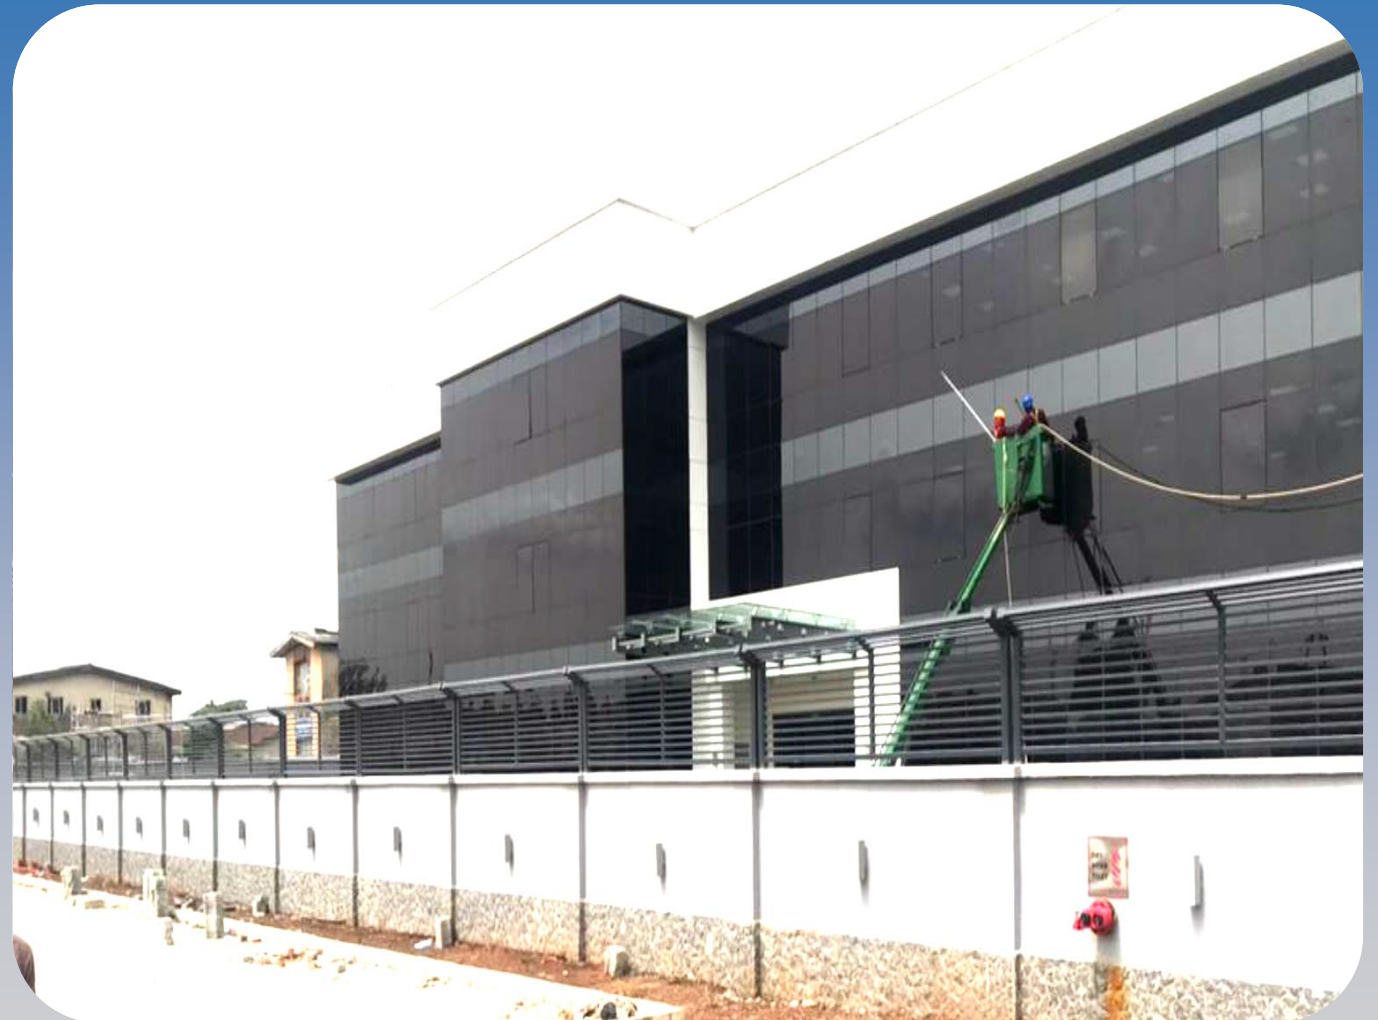

# ISSUANCE OF CERTIFICATE OF COMPLETION AND FITNESS FOR HABITATION/USE

**PROPERTY AT  
PROMASIDOR  
NIGERIA AT  
PLOT 3A & B  
COWBELL  
WAY, ISOLO  
INDUSTRIAL  
ESTATE ISOLO  
LAGOS.**

**NAME : PROMASIDOR NIGERIA LIMITED**

## DEVELOPMENT BRIEF

**Name**

**PROMASIDOR NIGERIA LIMITED**

**Address**

**3A & B COWBELL WAY, ISOLO INDUSTRIAL  
ESTATE, ISOLO, LAGOS STATE**

**Approved Building Plan**

**YES**

**Date Issued**